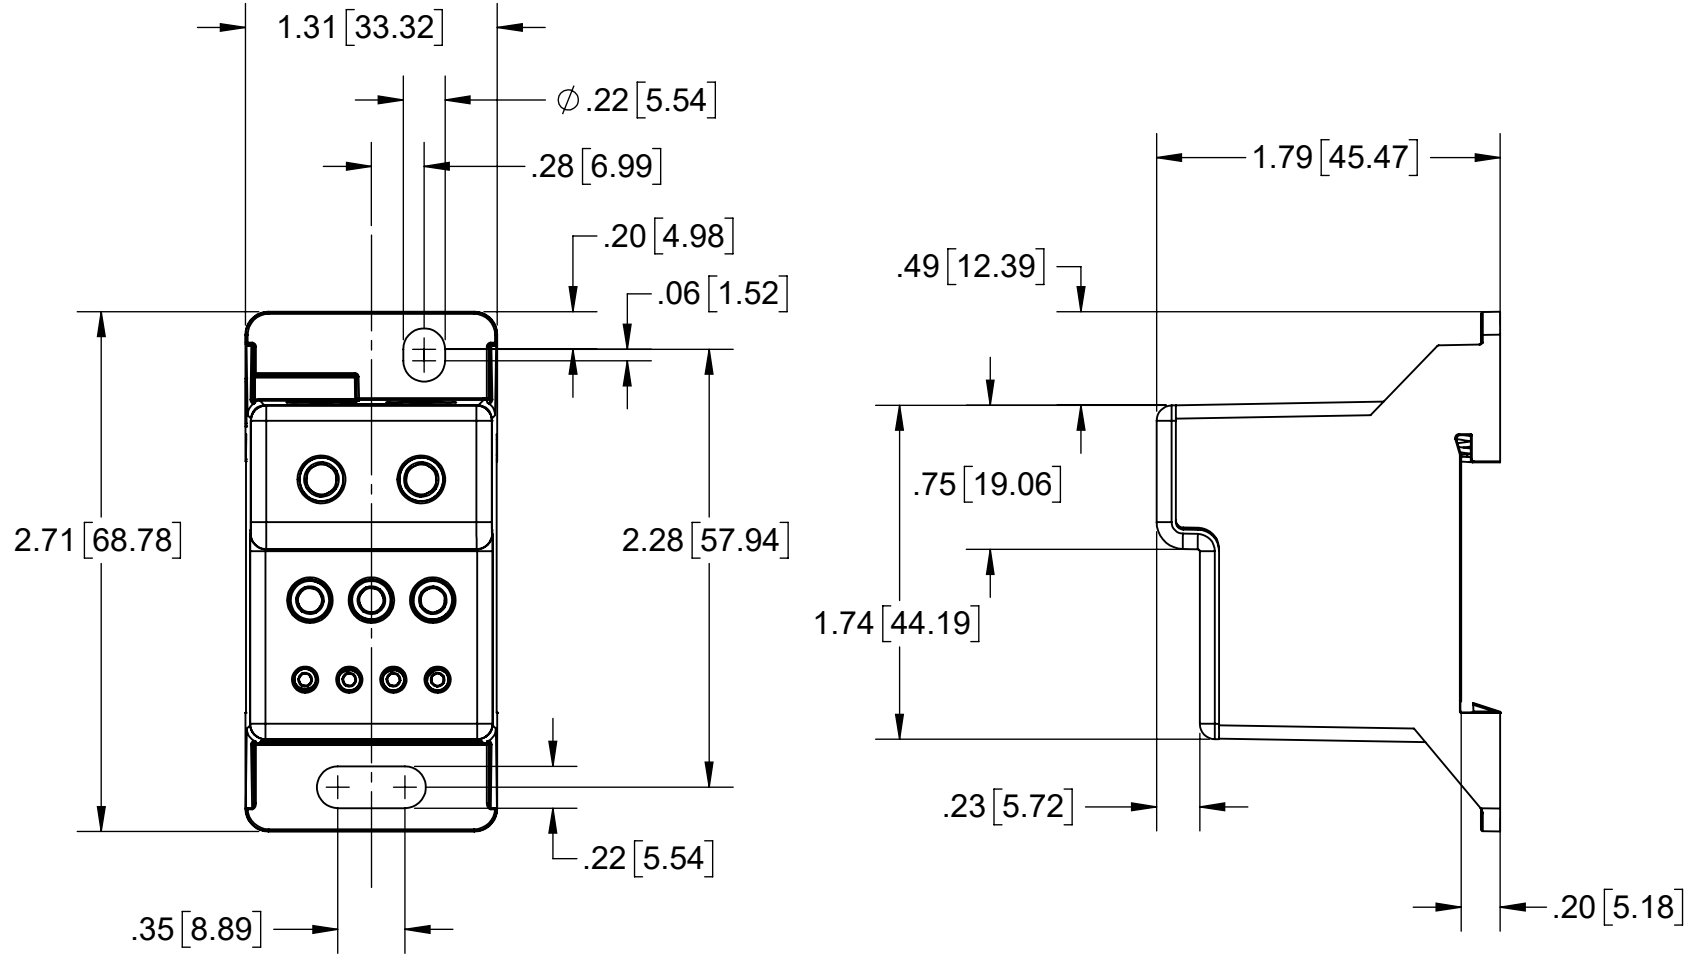

REV	DATE	DESCRIPTION	BY	CK	APP
-	07/13/2019	INITIAL RELEASE			

DIMENSIONS IN [] ARE MILLIMETERS

MERSEN USA NEWBURYPORT-MA, LLC
374 MERRIMAC STREET
NEWBURYPORT, MA 01950

CEP-FSPDB115

POWER DISTRIBUTION BLOCK

115A 600V

OUTLINE DIMENSIONS
NOT TO BE USED FOR PRODUCTION

702264

PRODUCT MANAGER
SIGN:
DATE:

DESIGN ENGINEER
SIGN:
DATE: