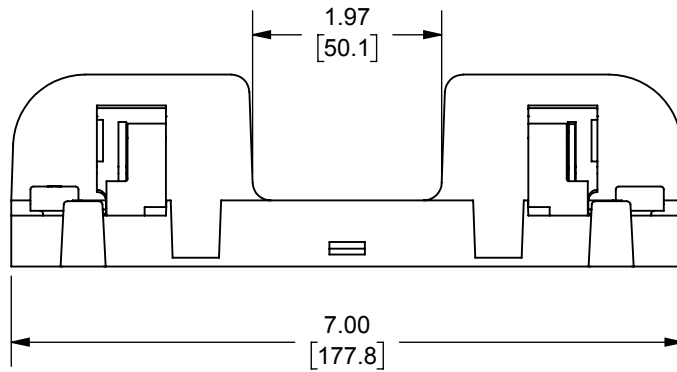

REV.	DATE	ECO	DESCRIPTION	BY	CK	APP
-	07/16/18	N/A	INITIAL RELEASE	GDR	N/A	N/A

DIMENSIONS IN [ ] ARE MILLIMETERS

MERSEN USA NEWBURYPORT-MA, LLC
374 MERRIMAC STREET
NEWBURYPORT, MA 01950

60325R

R FUSE BLOCK ADDER

30A 600V

OUTLINE DIMENSIONS
NOT TO BE USED FOR PRODUCTION

702233

PRODUCT MANAGER

SIGN:

DATE:

DESIGN ENGINEER

SIGN:

DATE: