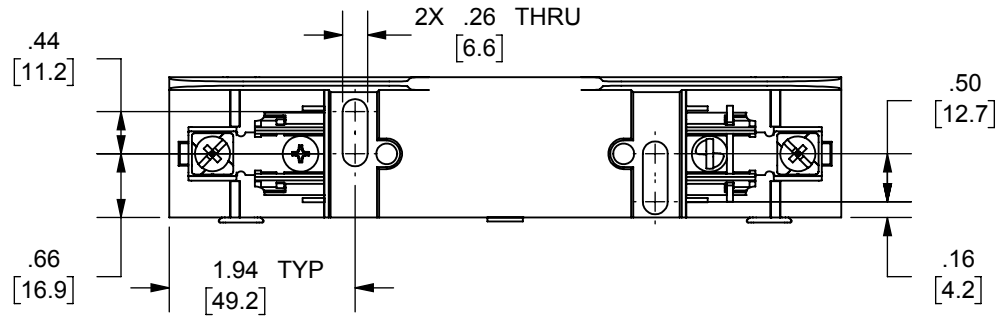

REV.	DATE	ECO	DESCRIPTION	BY	CK	APP
-	07/16/18	N/A	INITIAL RELEASE	GDR	N/A	N/A

DIMENSIONS IN [ ] ARE MILLIMETERS

MERSEN USA NEWBURYPORT-MA, LLC
374 MERRIMAC STREET
NEWBURYPORT, MA 01950

60325R

R FUSE BLOCK ADDER

30A 600V

OUTLINE DIMENSIONS
NOT TO BE USED FOR PRODUCTION

702233

PRODUCT MANAGER

SIGN:

DATE:

DESIGN ENGINEER

SIGN:

DATE: