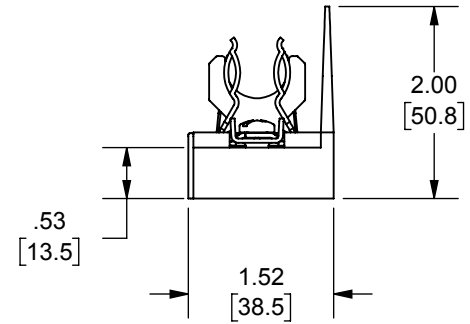

REV.	DATE	ECO	DESCRIPTION	BY	CK	APP
-	07/16/18	N/A	INITIAL RELEASE	GDR	N/A	N/A

DIMENSIONS IN [ ] ARE MILLIMETERS

MERSEN USA NEWBURYPORT-MA, LLC
374 MERRIMAC STREET
NEWBURYPORT, MA 01950

60325R

R FUSE BLOCK ADDER

30A 600V

OUTLINE DIMENSIONS
NOT TO BE USED FOR PRODUCTION

702233

PRODUCT MANAGER

SIGN:

DATE:

DESIGN ENGINEER

SIGN:

DATE: