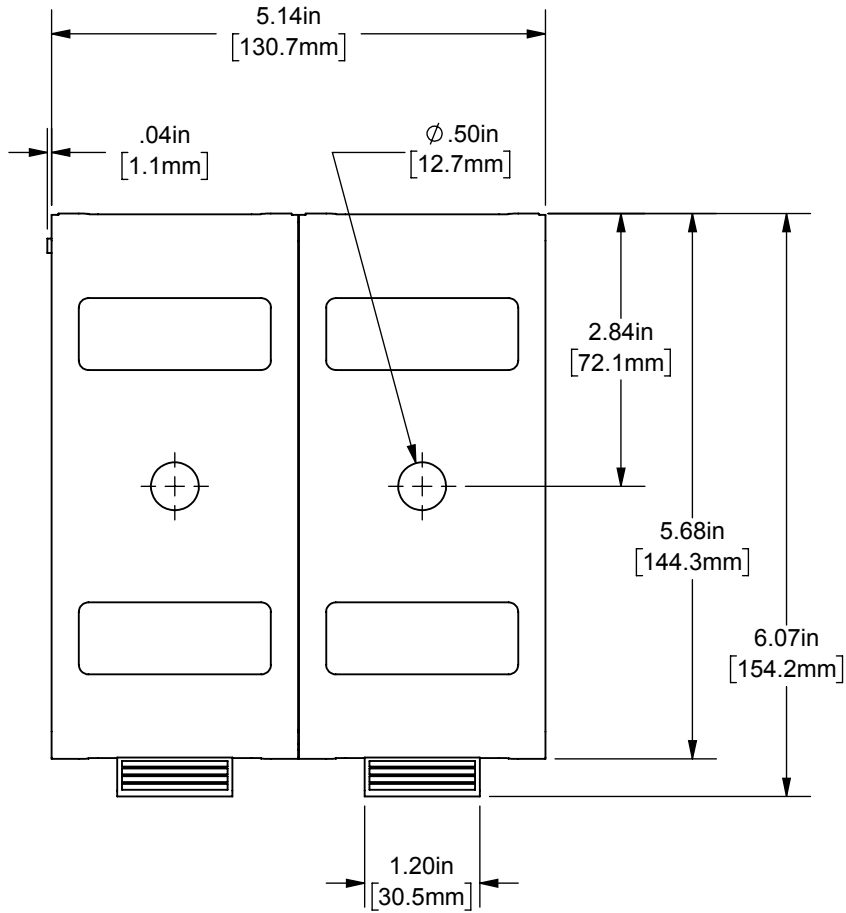

REV.	DATE	ECO	DESCRIPTION	BY	CK	APP
-	7-23-14	N/A	INITIAL RELEASE	LDB	N/A	N/A

DIMENSIONS IN [ ] ARE MILLIMETERS

MERSEN USA NEWBURYPORT-MA, LLC
374 MERRIMAC STREET
NEWBURYPORT, MA 01950

MPDBC692W

SAFETY COVER ASSY.

FOR LARGE MPDB

OUTLINE DIMENSIONS
NOT TO BE USED FOR PRODUCTION

702045

PRODUCT MANAGER

SIGN:

DATE:

DESIGN ENGINEER

SIGN:

DATE: