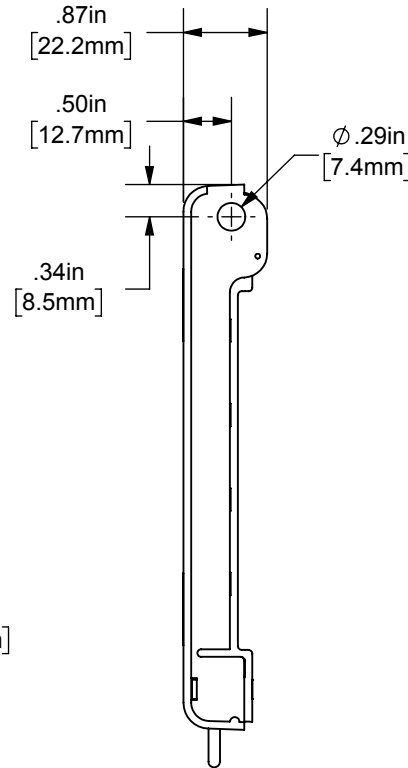

REV.	DATE	ECO	DESCRIPTION	BY	CK	APP
-	7-23-14	N/A	INITIAL RELEASE	LDB	N/A	N/A

DIMENSIONS IN [ ] ARE MILLIMETERS

MERSEN USA NEWBURYPORT-MA, LLC
374 MERRIMAC STREET
NEWBURYPORT, MA 01950

MPDBC692W

SAFETY COVER ASSY.

FOR LARGE MPDB

OUTLINE DIMENSIONS
NOT TO BE USED FOR PRODUCTION

702045

PRODUCT MANAGER

SIGN:

DATE:

DESIGN ENGINEER

SIGN:

DATE: