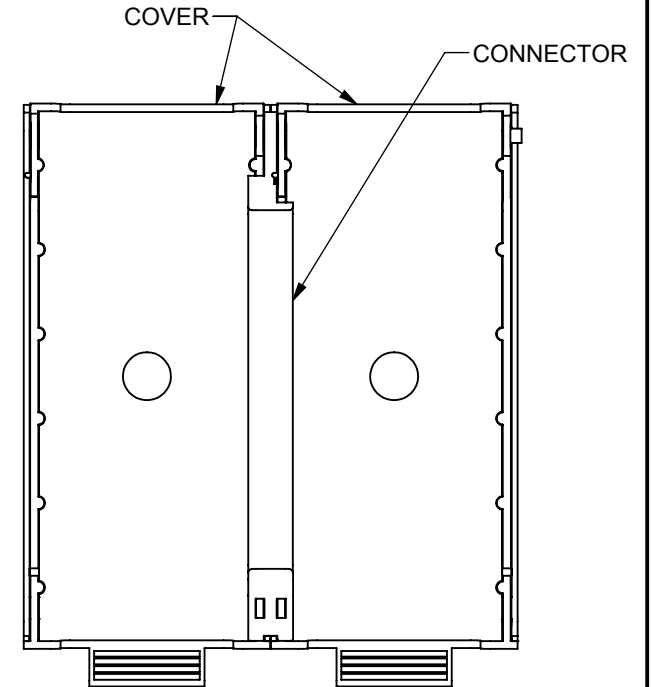

REV.	DATE	ECO	DESCRIPTION	BY	CK	APP
-	7-23-14	N/A	INITIAL RELEASE	LDB	N/A	N/A

DIMENSIONS IN [ ] ARE MILLIMETERS

MERSEN USA NEWBURYPORT-MA, LLC
374 MERRIMAC STREET
NEWBURYPORT, MA 01950

MPDBC692W

SAFETY COVER ASSY.

FOR LARGE MPDB

OUTLINE DIMENSIONS
NOT TO BE USED FOR PRODUCTION

702045

PRODUCT MANAGER

SIGN:

DATE:

DESIGN ENGINEER

SIGN:

DATE: