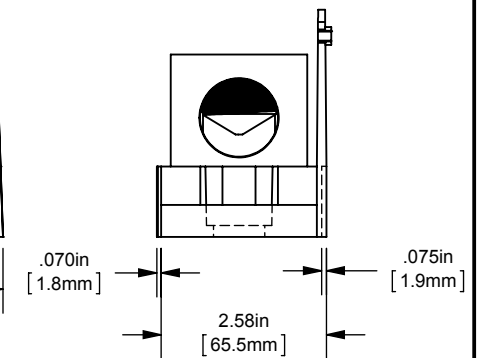

REV.	DATE	ECO	DESCRIPTION	BY	CK	APP
-	9/20/2013	N/A	INITIAL RELEASE	GDR	N/A	N/A

BACK VIEW
ADDER
(MPDB69040)
SHOWN

DIMENSIONS IN [ ] ARE MILLIMETERS

MERSEN USA NEWBURYPORT-MA, LLC
374 MERRIMAC STREET
NEWBURYPORT, MA 01950

MPDB(69040, 69041, 69042, 69043)

PDB 1-3P, ADDER ALUMINUM LARGE

(1) 1000-250 X (12) 4-14

OUTLINE DIMENSIONS
NOT TO BE USED FOR PRODUCTION

702018

PRODUCT MANAGER

SIGN:

DATE:

DESIGN ENGINEER

SIGN:

DATE: (SEE ECO)