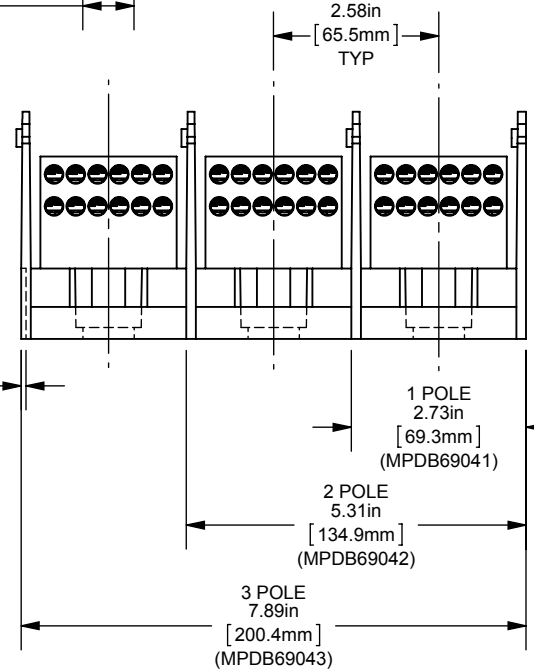

REV.	DATE	ECO	DESCRIPTION	BY	CK	APP
-	9/20/2013	N/A	INITIAL RELEASE	GDR	N/A	N/A

BACK VIEW
ADDER
(MPDB69040)
SHOWN

DIMENSIONS IN [ ] ARE MILLIMETERS

MERSEN USA NEWBURYPORT-MA, LLC
374 MERRIMAC STREET
NEWBURYPORT, MA 01950

MPDB(69040, 69041, 69042, 69043)

PDB 1-3P, ADDER ALUMINUM LARGE

(1) 1000-250 X (12) 4-14

OUTLINE DIMENSIONS
NOT TO BE USED FOR PRODUCTION

702018

PRODUCT MANAGER

SIGN:

DATE:

DESIGN ENGINEER

SIGN:

DATE: (SEE ECO)