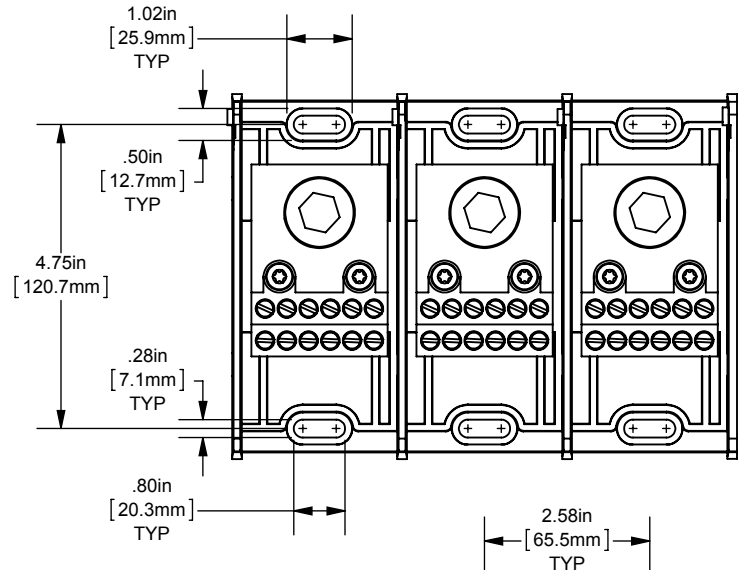

REV.	DATE	ECO	DESCRIPTION	BY	CK	APP
-	9/20/2013	N/A	INITIAL RELEASE	GDR	N/A	N/A

BACK VIEW
ADDER
(MPDB69040)
SHOWN

DIMENSIONS IN [ ] ARE MILLIMETERS

MERSEN USA NEWBURYPORT-MA, LLC
374 MERRIMAC STREET
NEWBURYPORT, MA 01950

MPDB(69040, 69041, 69042, 69043)

PDB 1-3P, ADDER ALUMINUM LARGE

(1) 1000-250 X (12) 4-14

OUTLINE DIMENSIONS
NOT TO BE USED FOR PRODUCTION

702018

PRODUCT MANAGER

SIGN:

DATE:

DESIGN ENGINEER

SIGN:

DATE: (SEE ECO)