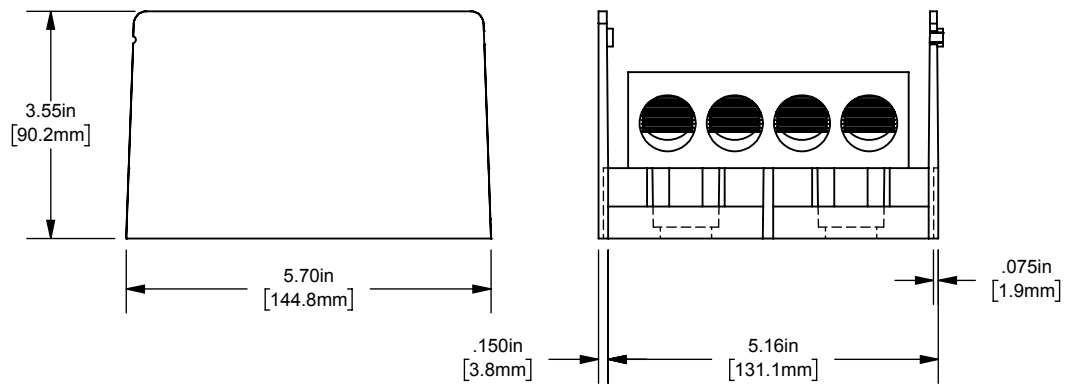

| REV. | DATE      | ECO | DESCRIPTION     | BY  | CK  | APP |
|------|-----------|-----|-----------------|-----|-----|-----|
| -    | 9/18/2013 | N/A | INITIAL RELEASE | GDR | N/A | N/A |

DIMENSIONS IN [ ] ARE MILLIMETERS

MERSEN USA NEWBURYPORT-MA, LLC  
374 MERRIMAC STREET  
NEWBURYPORT, MA 01950

MPDB900071

PDB ALUMINUM LARGE DOUBLE WIDE

(4) 500-4 X (4) 500-4

OUTLINE DIMENSIONS  
NOT TO BE USED FOR PRODUCTION

702012

PRODUCT MANAGER  
SIGN:  
DATE: