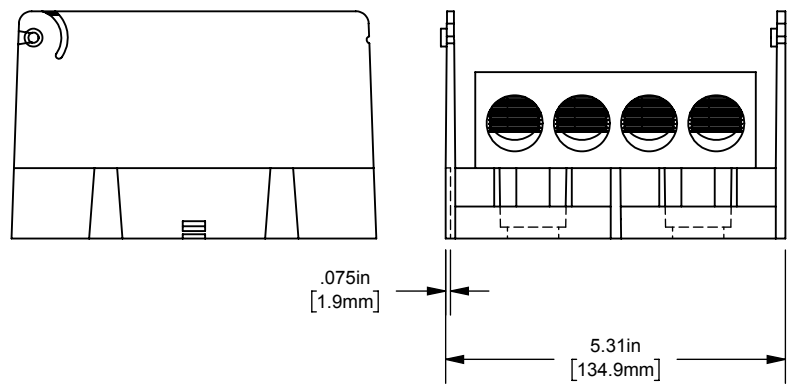

| REV. | DATE      | ECO | DESCRIPTION     | BY  | CK  | APP |
|------|-----------|-----|-----------------|-----|-----|-----|
| -    | 9/18/2013 | N/A | INITIAL RELEASE | GDR | N/A | N/A |

DIMENSIONS IN [ ] ARE MILLIMETERS

MERSEN USA NEWBURYPORT-MA, LLC  
374 MERRIMAC STREET  
NEWBURYPORT, MA 01950

MPDB900071

PDB ALUMINUM LARGE DOUBLE WIDE

(4) 500-4 X (4) 500-4

OUTLINE DIMENSIONS  
NOT TO BE USED FOR PRODUCTION

702012

PRODUCT MANAGER  
SIGN:  
DATE: