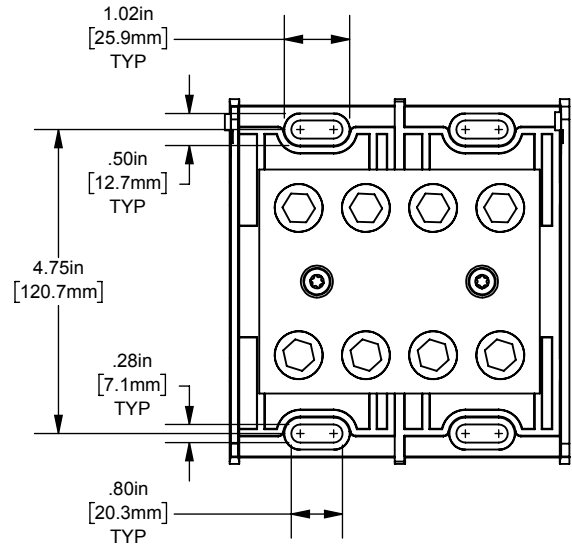

| REV. | DATE      | ECO | DESCRIPTION     | BY  | CK  | APP |
|------|-----------|-----|-----------------|-----|-----|-----|
| -    | 9/18/2013 | N/A | INITIAL RELEASE | GDR | N/A | N/A |

DIMENSIONS IN [ ] ARE MILLIMETERS

MERSEN USA NEWBURYPORT-MA, LLC  
374 MERRIMAC STREET  
NEWBURYPORT, MA 01950

MPDB900071

PDB ALUMINUM LARGE DOUBLE WIDE

(4) 500-4 X (4) 500-4

OUTLINE DIMENSIONS  
NOT TO BE USED FOR PRODUCTION

702012

PRODUCT MANAGER  
SIGN:  
DATE: