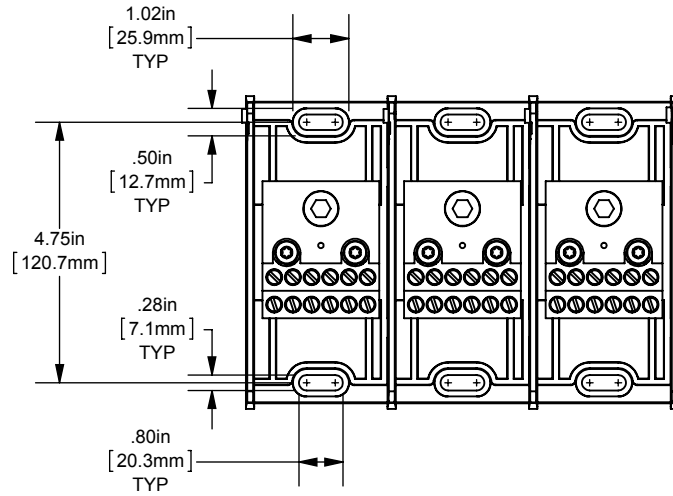

REV.	DATE	ECO	DESCRIPTION	BY	CK	APP
-	9/16/2013	N/A	INITIAL RELEASE	GDR	N/A	N/A

BACK VIEW
ADDER
(MPDB68150)
SHOWN

DIMENSIONS IN [ ] ARE MILLIMETERS

MERSEN USA NEWBURYPORT-MA, LLC
374 MERRIMAC STREET
NEWBURYPORT, MA 01950

MPDB(68150, 68151, 68152, 68153)

PDB 1-3P, ADDER CU LARGE UL1953

(1) 350-6 X (12) 4-14

OUTLINE DIMENSIONS
NOT TO BE USED FOR PRODUCTION

701996

PRODUCT MANAGER

SIGN:

DATE:

DESIGN ENGINEER

SIGN:

DATE: (SEE ECO)