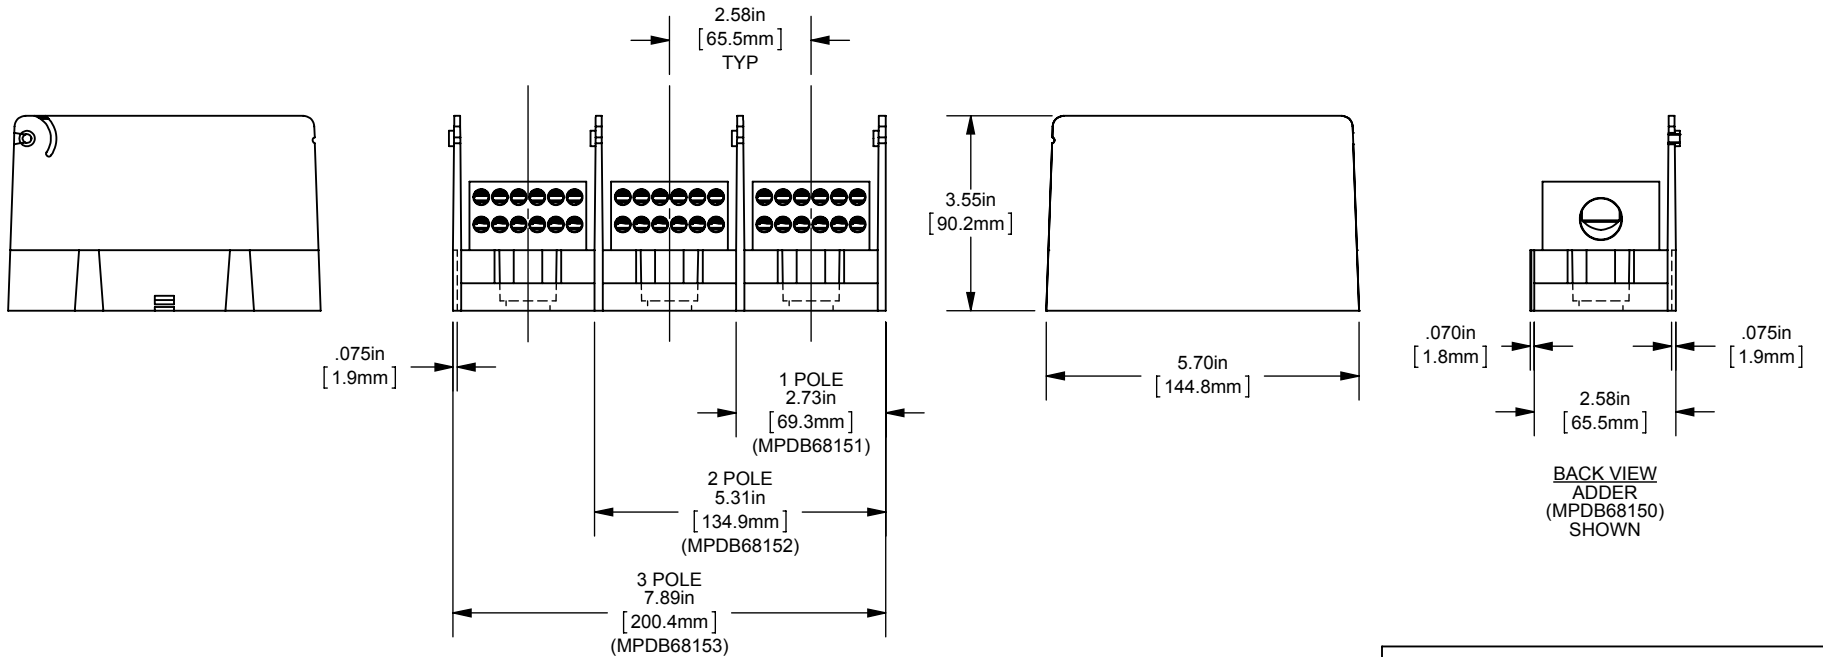

REV.	DATE	ECO	DESCRIPTION	BY	CK	APP
-	9/16/2013	N/A	INITIAL RELEASE	GDR	N/A	N/A

BACK VIEW
ADDER
(MPDB68150)
SHOWN

DIMENSIONS IN [ ] ARE MILLIMETERS

MERSEN USA NEWBURYPORT-MA, LLC
374 MERRIMAC STREET
NEWBURYPORT, MA 01950

MPDB(68150, 68151, 68152, 68153)

PDB 1-3P, ADDER CU LARGE UL1953

(1) 350-6 X (12) 4-14

OUTLINE DIMENSIONS
NOT TO BE USED FOR PRODUCTION

701996

PRODUCT MANAGER

SIGN:

DATE:

DESIGN ENGINEER

SIGN:

DATE: (SEE ECO)