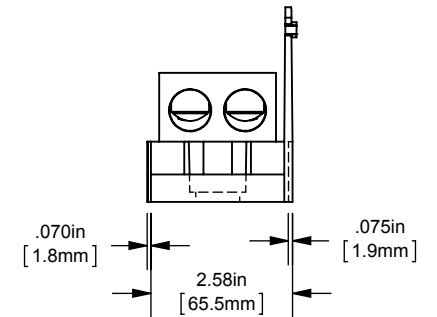

REV.	DATE	ECO	DESCRIPTION	BY	CK	APP
-	9/16/2013	N/A	INITIAL RELEASE	GDR	N/A	N/A

BACK VIEW
ADDER
(MPDB68140)
SHOWN

DIMENSIONS IN [ ] ARE MILLIMETERS

MERSEN USA NEWBURYPORT-MA, LLC
374 MERRIMAC STREET
NEWBURYPORT, MA 01950

MPDB(68140, 68141, 68142, 68143)

PDB 1-3P, ADDER CU LARGE UL1953

(2) 350-6 X (12) 4-14

OUTLINE DIMENSIONS
NOT TO BE USED FOR PRODUCTION

701995

PRODUCT MANAGER

SIGN:

DATE:

DESIGN ENGINEER

SIGN:

DATE: (SEE ECO)