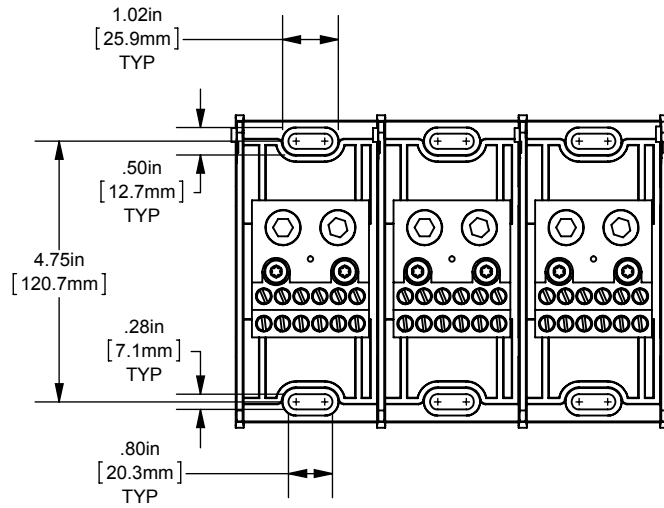

REV.	DATE	ECO	DESCRIPTION	BY	CK	APP
-	9/16/2013	N/A	INITIAL RELEASE	GDR	N/A	N/A

BACK VIEW
ADDER
(MPDB68140)
SHOWN

DIMENSIONS IN [ ] ARE MILLIMETERS

MERSEN USA NEWBURYPORT-MA, LLC
374 MERRIMAC STREET
NEWBURYPORT, MA 01950

MPDB(68140, 68141, 68142, 68143)

PDB 1-3P, ADDER CU LARGE UL1953

(2) 350-6 X (12) 4-14

OUTLINE DIMENSIONS
NOT TO BE USED FOR PRODUCTION

701995

PRODUCT MANAGER

SIGN:

DATE:

DESIGN ENGINEER

SIGN:

DATE: (SEE ECO)