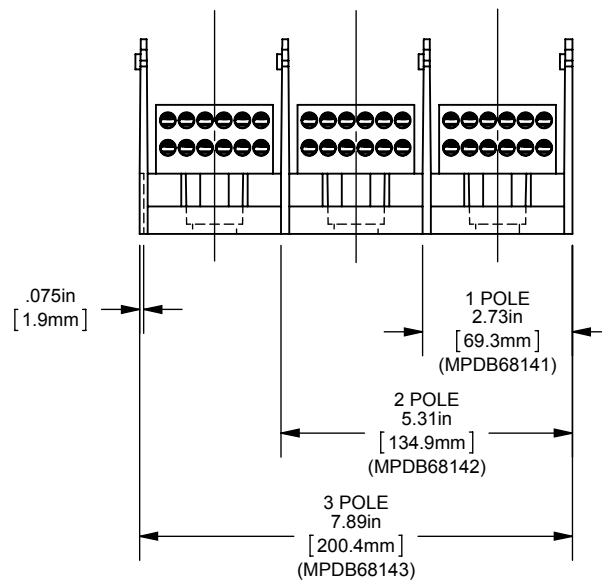

REV.	DATE	ECO	DESCRIPTION	BY	CK	APP
-	9/16/2013	N/A	INITIAL RELEASE	GDR	N/A	N/A

BACK VIEW
ADDER
(MPDB68140)
SHOWN

DIMENSIONS IN [ ] ARE MILLIMETERS

MERSEN USA NEWBURYPORT-MA, LLC
374 MERRIMAC STREET
NEWBURYPORT, MA 01950

MPDB(68140, 68141, 68142, 68143)

PDB 1-3P, ADDER CU LARGE UL1953

(2) 350-6 X (12) 4-14

OUTLINE DIMENSIONS
NOT TO BE USED FOR PRODUCTION

701995

PRODUCT MANAGER

SIGN:

DATE:

DESIGN ENGINEER

SIGN:

DATE: (SEE ECO)