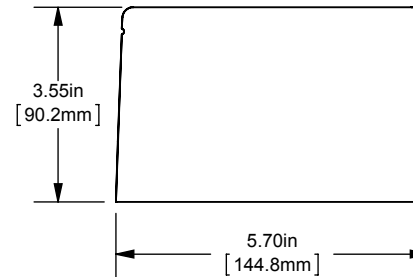

REV.	DATE	ECO	DESCRIPTION	BY	CK	APP
-	9/16/2013	N/A	INITIAL RELEASE	GDR	N/A	N/A

BACK VIEW
ADDER
(MPDB68140)
SHOWN

DIMENSIONS IN [ ] ARE MILLIMETERS

MERSEN USA NEWBURYPORT-MA, LLC
374 MERRIMAC STREET
NEWBURYPORT, MA 01950

MPDB(68140, 68141, 68142, 68143)

PDB 1-3P, ADDER CU LARGE UL1953

(2) 350-6 X (12) 4-14

OUTLINE DIMENSIONS
NOT TO BE USED FOR PRODUCTION

701995

PRODUCT MANAGER

SIGN:

DATE:

DESIGN ENGINEER

SIGN:

DATE: (SEE ECO)