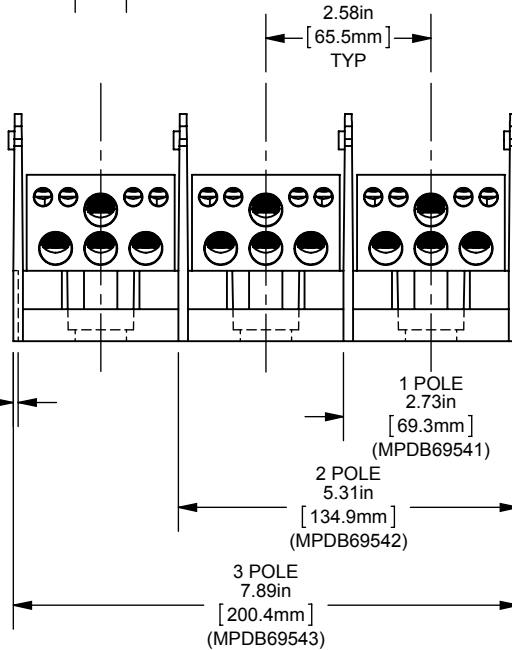

REV.	DATE	ECO	DESCRIPTION	BY	CK	APP
-	8/28/2013	N/A	INITIAL RELEASE	GDR	N/A	N/A

BACK VIEW
ADDER
(MPDB69540)
SHOWN

DIMENSIONS IN [ ] ARE MILLIMETERS

MERSEN USA NEWBURYPORT-MA, LLC
374 MERRIMAC STREET
NEWBURYPORT, MA 01950

MPDB(69540,69541,69542,69543)

PDB 1-3,ADDER ALUMINUM LARGE

(2) 600-2 X (4) 4-14 & (4) 3/0-10

OUTLINE DIMENSIONS
NOT TO BE USED FOR PRODUCTION

701985

PRODUCT MANAGER

SIGN:

DATE:

DESIGN ENGINEER

SIGN:

DATE: (SEE ECO)