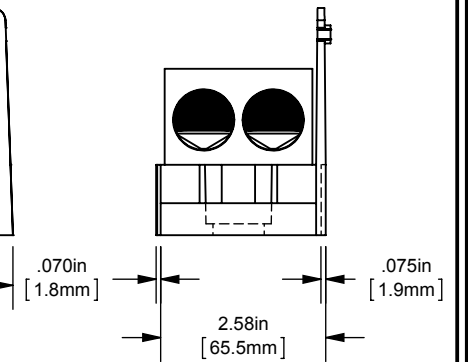

REV.	DATE	ECO	DESCRIPTION	BY	CK	APP
-	8/28/2013	N/A	INITIAL RELEASE	GDR	N/A	N/A

BACK VIEW
ADDER
(MPDB69540)
SHOWN

DIMENSIONS IN [ ] ARE MILLIMETERS

MERSEN USA NEWBURYPORT-MA, LLC
374 MERRIMAC STREET
NEWBURYPORT, MA 01950

MPDB(69540,69541,69542,69543)

PDB 1-3,ADDER ALUMINUM LARGE

(2) 600-2 X (4) 4-14 & (4) 3/0-10

OUTLINE DIMENSIONS
NOT TO BE USED FOR PRODUCTION

701985

PRODUCT MANAGER

SIGN:

DATE:

DESIGN ENGINEER

SIGN:

DATE: (SEE ECO)