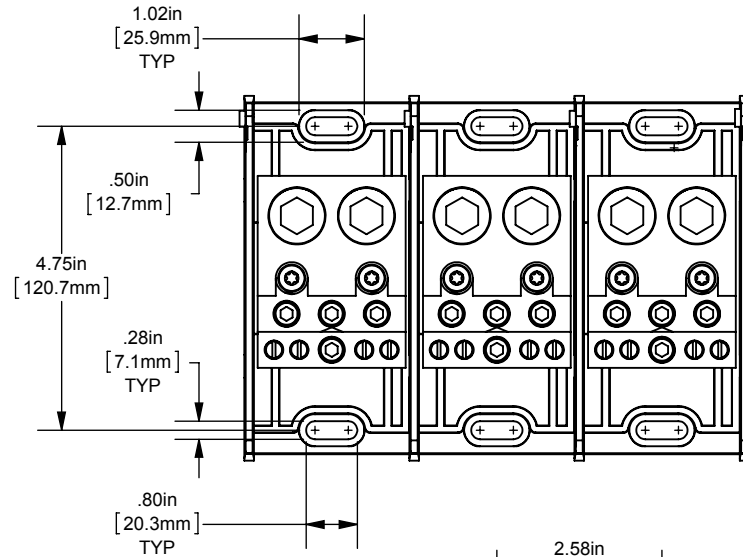

REV.	DATE	ECO	DESCRIPTION	BY	CK	APP
-	8/28/2013	N/A	INITIAL RELEASE	GDR	N/A	N/A

BACK VIEW
ADDER
(MPDB69540)
SHOWN

DIMENSIONS IN [ ] ARE MILLIMETERS

MERSEN USA NEWBURYPORT-MA, LLC
374 MERRIMAC STREET
NEWBURYPORT, MA 01950

MPDB(69540,69541,69542,69543)

PDB 1-3,ADDER ALUMINUM LARGE

(2) 600-2 X (4) 4-14 & (4) 3/0-10

OUTLINE DIMENSIONS
NOT TO BE USED FOR PRODUCTION

701985

PRODUCT MANAGER

SIGN:

DATE:

DESIGN ENGINEER

SIGN:

DATE: (SEE ECO)