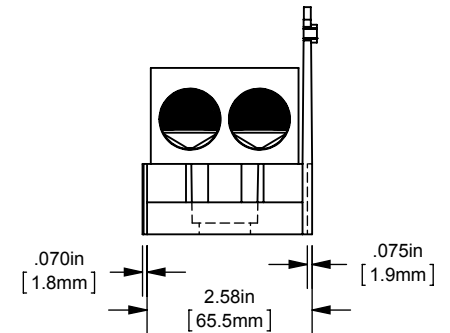

REV.	DATE	ECO	DESCRIPTION	BY	CK	APP
-	8/28/2013	N/A	INITIAL RELEASE	GDR	N/A	N/A

BACK VIEW
ADDER
(MPDB69650)
SHOWN

DIMENSIONS IN [ ] ARE MILLIMETERS

MERSEN USA NEWBURYPORT-MA, LLC
374 MERRIMAC STREET
NEWBURYPORT, MA 01950

MPDB(69650,69651,69652,69653)

PDB 1-3,ADDER ALUMINUM LARGE

(2) 600-2 X (2) 600-2

OUTLINE DIMENSIONS
NOT TO BE USED FOR PRODUCTION

701981

PRODUCT MANAGER

SIGN:

DATE:

DESIGN ENGINEER

SIGN:

DATE: (SEE ECO)