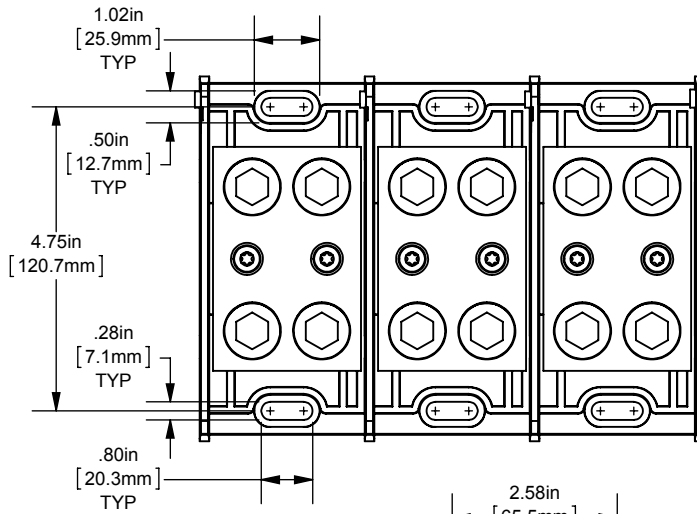

REV.	DATE	ECO	DESCRIPTION	BY	CK	APP
-	8/28/2013	N/A	INITIAL RELEASE	GDR	N/A	N/A

BACK VIEW
ADDER
(MPDB69650)
SHOWN

DIMENSIONS IN [ ] ARE MILLIMETERS

MERSEN USA NEWBURYPORT-MA, LLC
374 MERRIMAC STREET
NEWBURYPORT, MA 01950

MPDB(69650,69651,69652,69653)

PDB 1-3,ADDER ALUMINUM LARGE

(2) 600-2 X (2) 600-2

OUTLINE DIMENSIONS
NOT TO BE USED FOR PRODUCTION

701981

PRODUCT MANAGER

SIGN:

DATE:

DESIGN ENGINEER

SIGN:

DATE: (SEE ECO)