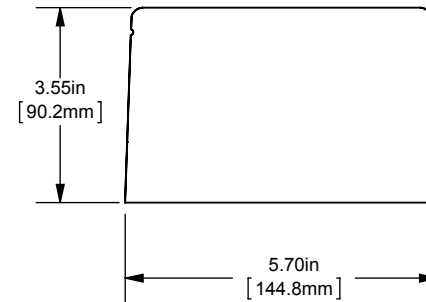

REV.	DATE	ECO	DESCRIPTION	BY	CK	APP
-	8/23/2013	NA	INITIAL RELEASE	LDB	NA	NA

DIMENSIONS IN [ ] ARE MILLIMETERS

MERSEN USA NEWBURYPORT-MA, LLC
374 MERRIMAC STREET
NEWBURYPORT, MA 01950

MPDB6909(0,1,2,3)

PDB -ADDER, 1 TO 3 POLES

(2) 500-4 X (2) 500-4 ALUMINUM

OUTLINE DIMENSIONS
NOT TO BE USED FOR PRODUCTION

701941

PRODUCT MANAGER

SIGN:

DATE:

DESIGN ENGINEER

SIGN:

DATE: