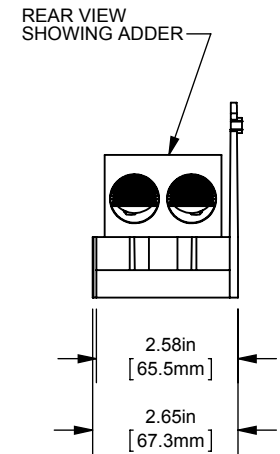

REV.	DATE	ECO	DESCRIPTION	BY	CK	APP
-	8/23/2013	NA	INITIAL RELEASE	LDB	NA	NA

DIMENSIONS IN [ ] ARE MILLIMETERS

MERSEN USA NEWBURYPORT-MA, LLC
374 MERRIMAC STREET
NEWBURYPORT, MA 01950

MPDB6909(0,1,2,3)

PDB -ADDER, 1 TO 3 POLES

(2) 500-4 X (2) 500-4 ALUMINUM

OUTLINE DIMENSIONS
NOT TO BE USED FOR PRODUCTION

701941

PRODUCT MANAGER

SIGN:

DATE:

DESIGN ENGINEER

SIGN:

DATE: