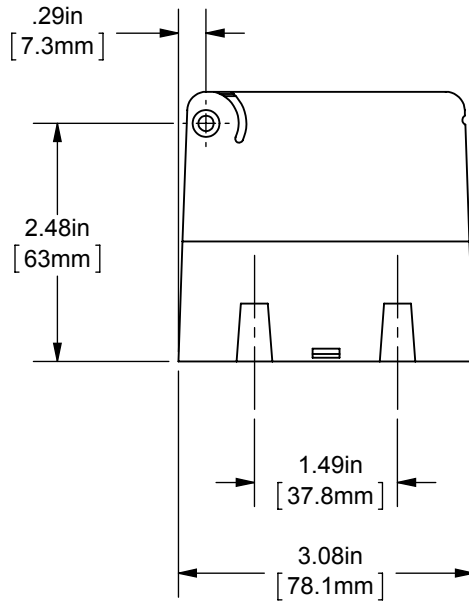

REV.	DATE	ECO	DESCRIPTION	BY	CK	APP
-	8-23-13	N/A	INITIAL RELEASE	LDB	N/A	N/A

SCALE: 1:2

DIMENSIONS IN [ ] ARE MILLIMETERS

MERSEN USA NEWBURYPORT-MA, LLC
374 MERRIMAC STREET
NEWBURYPORT, MA 01950

MPDBE6263

END BARRIER
FOR MINI MPDB

OUTLINE DIMENSIONS
NOT TO BE USED FOR PRODUCTION

701937

PRODUCT MANAGER

SIGN:

DATE:

DESIGN ENGINEER

SIGN:

DATE: