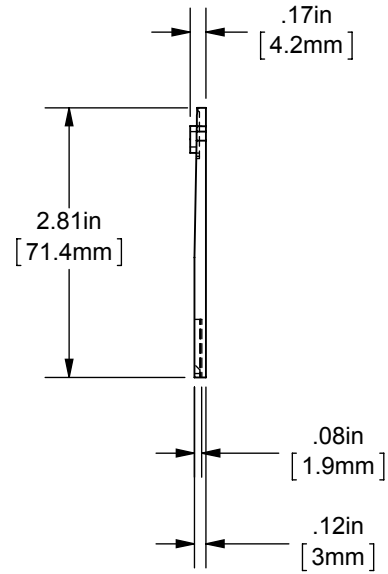

REV.	DATE	ECO	DESCRIPTION	BY	CK	APP
-	8-23-13	N/A	INITIAL RELEASE	LDB	N/A	N/A

SCALE: 1:2

DIMENSIONS IN [ ] ARE MILLIMETERS

MERSEN USA NEWBURYPORT-MA, LLC
374 MERRIMAC STREET
NEWBURYPORT, MA 01950

MPDBE6263

END BARRIER
FOR MINI MPDB

OUTLINE DIMENSIONS
NOT TO BE USED FOR PRODUCTION

701937

PRODUCT MANAGER

SIGN:

DATE:

DESIGN ENGINEER

SIGN:

DATE: