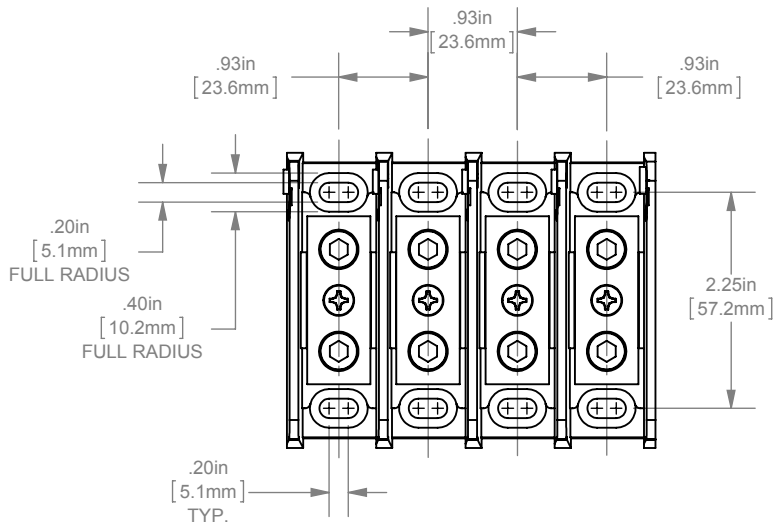

REV.	DATE	ECO	DESCRIPTION	BY	CK	APP
-	8/13/2013	NA	INITIAL RELEASE	LDB		NA

DIMENSIONS IN [ ] ARE MILLIMETERS

MERSEN USA NEWBURYPORT-MA, LLC
374 MERRIMAC STREET
NEWBURYPORT, MA 01950

MPDB6315(0, 1, 2, 3, 4)

PDB- ADDER, 1 TO 4 POLE

(1) 2/0-14 X (1) 2/0-14 ALUMINUM

OUTLINE DIMENSIONS
NOT TO BE USED FOR PRODUCTION

701925

PRODUCT MANAGER

SIGN:

DATE:

DESIGN ENGINEER

SIGN:

DATE: