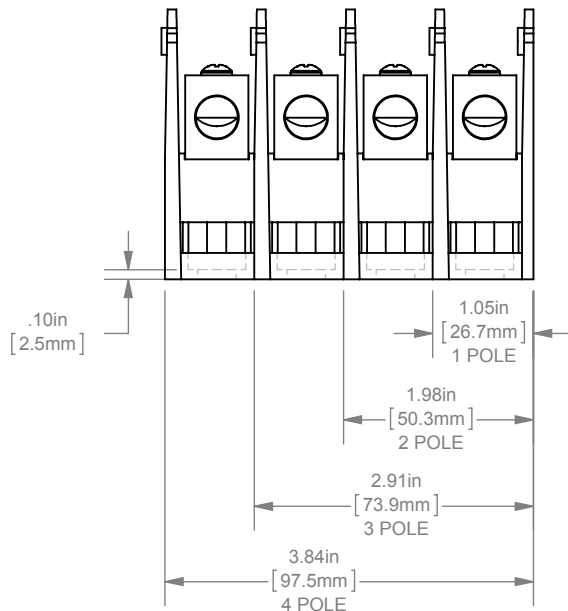

REV.	DATE	ECO	DESCRIPTION	BY	CK	APP
-	8/13/2013	NA	INITIAL RELEASE	LDB		NA

DIMENSIONS IN [ ] ARE MILLIMETERS

MERSEN USA NEWBURYPORT-MA, LLC
374 MERRIMAC STREET
NEWBURYPORT, MA 01950

MPDB6315(0, 1, 2, 3, 4)

PDB- ADDER, 1 TO 4 POLE

(1) 2/0-14 X (1) 2/0-14 ALUMINUM

OUTLINE DIMENSIONS
NOT TO BE USED FOR PRODUCTION

701925

PRODUCT MANAGER

SIGN:

DATE:

DESIGN ENGINEER

SIGN:

DATE: