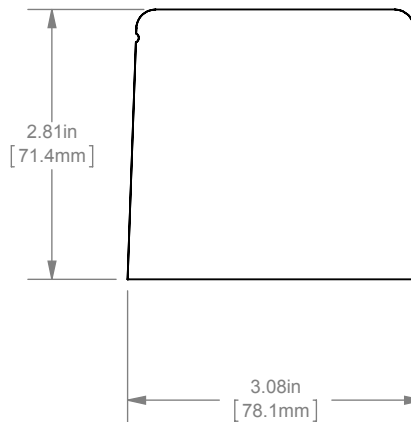

REV.	DATE	ECO	DESCRIPTION	BY	CK	APP
-	8/13/2013	NA	INITIAL RELEASE	LDB		NA

DIMENSIONS IN [ ] ARE MILLIMETERS

MERSEN USA NEWBURYPORT-MA, LLC
374 MERRIMAC STREET
NEWBURYPORT, MA 01950

MPDB6315(0, 1, 2, 3, 4)

PDB- ADDER, 1 TO 4 POLE

(1) 2/0-14 X (1) 2/0-14 ALUMINUM

OUTLINE DIMENSIONS
NOT TO BE USED FOR PRODUCTION

701925

PRODUCT MANAGER

SIGN:

DATE:

DESIGN ENGINEER

SIGN:

DATE: