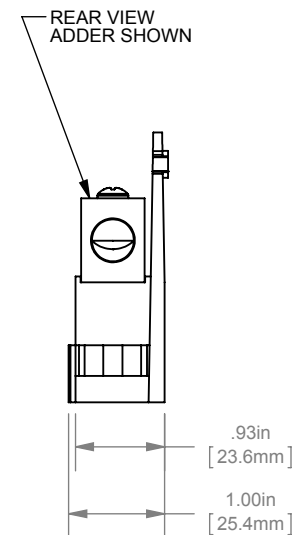

REV.	DATE	ECO	DESCRIPTION	BY	CK	APP
-	8/13/2013	NA	INITIAL RELEASE	LDB		NA

DIMENSIONS IN [ ] ARE MILLIMETERS

MERSEN USA NEWBURYPORT-MA, LLC
374 MERRIMAC STREET
NEWBURYPORT, MA 01950

MPDB6315(0, 1, 2, 3, 4)

PDB- ADDER, 1 TO 4 POLE

(1) 2/0-14 X (1) 2/0-14 ALUMINUM

OUTLINE DIMENSIONS
NOT TO BE USED FOR PRODUCTION

701925

PRODUCT MANAGER

SIGN:

DATE:

DESIGN ENGINEER

SIGN:

DATE: