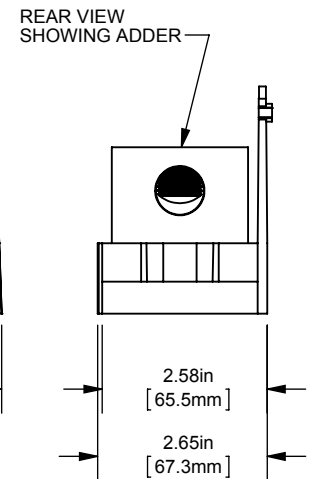

REV.	DATE	ECO	DESCRIPTION	BY	CK	APP
-	8/12/2013	NA	INITIAL RELEASE	LDB	NA	NA

DIMENSIONS IN [ ] ARE MILLIMETERS

MERSEN USA NEWBURYPORT-MA, LLC
374 MERRIMAC STREET
NEWBURYPORT, MA 01950

MPDB6917(0, 1, 2, 3)

PDB- ADDER, 1 TO 3 POLE

(1) 350-6 X (6) 2/0-14 ALUMINUM

OUTLINE DIMENSIONS
NOT TO BE USED FOR PRODUCTION

701920

PRODUCT MANAGER

SIGN:

DATE:

DESIGN ENGINEER

SIGN:

DATE: