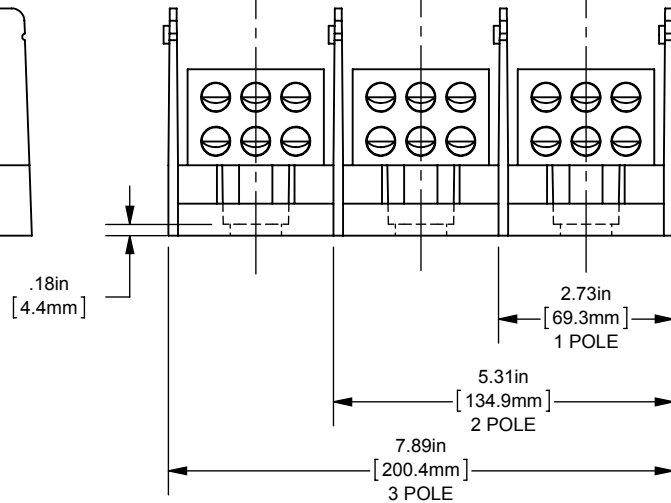

REV.	DATE	ECO	DESCRIPTION	BY	CK	APP
-	8/12/2013	NA	INITIAL RELEASE	LDB	NA	NA

DIMENSIONS IN [ ] ARE MILLIMETERS

MERSEN USA NEWBURYPORT-MA, LLC
374 MERRIMAC STREET
NEWBURYPORT, MA 01950

MPDB6917(0, 1, 2, 3)

PDB- ADDER, 1 TO 3 POLE

(1) 350-6 X (6) 2/0-14 ALUMINUM

OUTLINE DIMENSIONS
NOT TO BE USED FOR PRODUCTION

701920

PRODUCT MANAGER

SIGN:

DATE:

DESIGN ENGINEER

SIGN:

DATE: