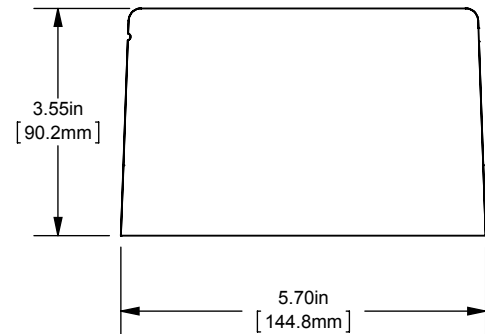

REV.	DATE	ECO	DESCRIPTION	BY	CK	APP
-	8/12/2013	NA	INITIAL RELEASE	LDB	NA	NA

DIMENSIONS IN [ ] ARE MILLIMETERS

MERSEN USA NEWBURYPORT-MA, LLC
374 MERRIMAC STREET
NEWBURYPORT, MA 01950

MPDB6917(0, 1, 2, 3)

PDB- ADDER, 1 TO 3 POLE

(1) 350-6 X (6) 2/0-14 ALUMINUM

OUTLINE DIMENSIONS
NOT TO BE USED FOR PRODUCTION

701920

PRODUCT MANAGER

SIGN:

DATE:

DESIGN ENGINEER

SIGN:

DATE: