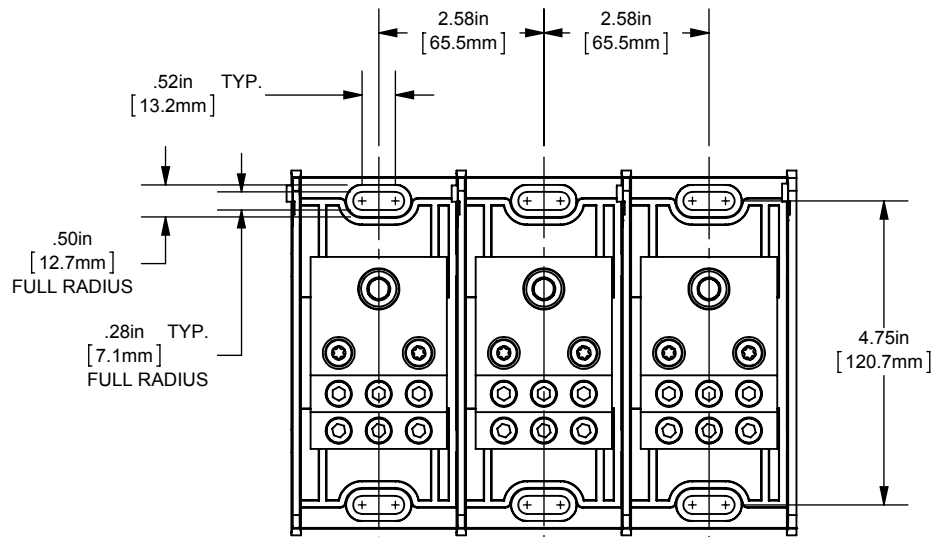

REV.	DATE	ECO	DESCRIPTION	BY	CK	APP
-	8/12/2013	NA	INITIAL RELEASE	LDB	NA	NA

DIMENSIONS IN [ ] ARE MILLIMETERS

MERSEN USA NEWBURYPORT-MA, LLC
374 MERRIMAC STREET
NEWBURYPORT, MA 01950

MPDB6917(0, 1, 2, 3)

PDB- ADDER, 1 TO 3 POLE

(1) 350-6 X (6) 2/0-14 ALUMINUM

OUTLINE DIMENSIONS
NOT TO BE USED FOR PRODUCTION

701920

PRODUCT MANAGER

SIGN:

DATE:

DESIGN ENGINEER

SIGN:

DATE: