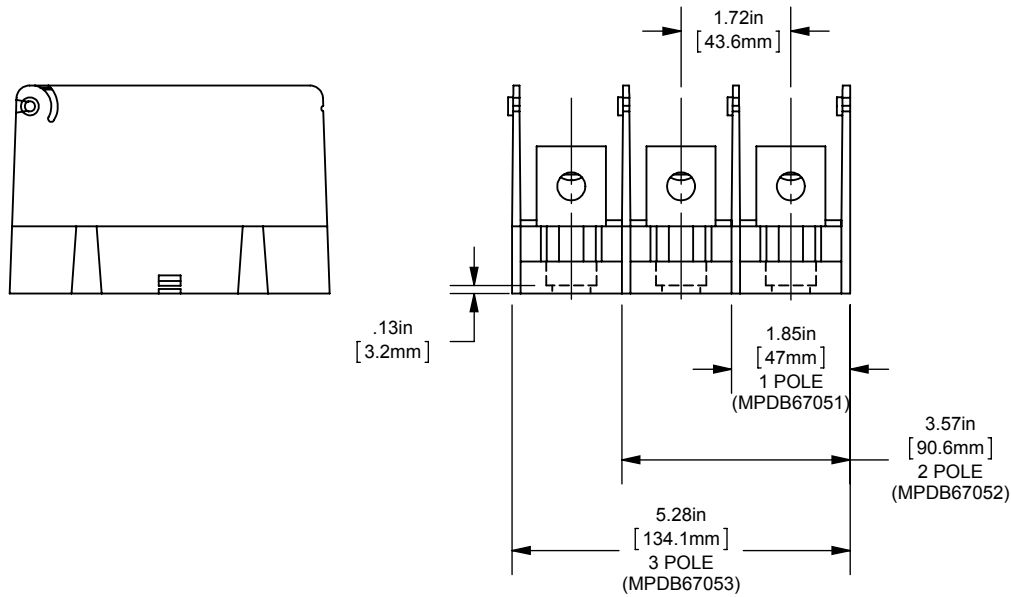

REV.	DATE	ECO	DESCRIPTION	BY	CK	APP
-	6/6/2013	NA	INITIAL RELEASE	LDB	NA	NA

BACK VIEW
ADDER
(MPDB67050)
SHOWN

SCALE: 1/3

DIMENSIONS IN [] ARE MILLIMETERS

MERSEN USA NEWBURYPORT-MA, LLC
374 MERRIMAC STREET
NEWBURYPORT, MA 01950

MPDB6705(0,1,2,3)

PDB 1-3P & ADDER, AL INTERMEDIATE

(1)2/0-14 X (1)2/0-14

OUTLINE DIMENSIONS
NOT TO BE USED FOR PRODUCTION

701890

PRODUCT MANAGER

DESIGN ENGINEER

SIGN: