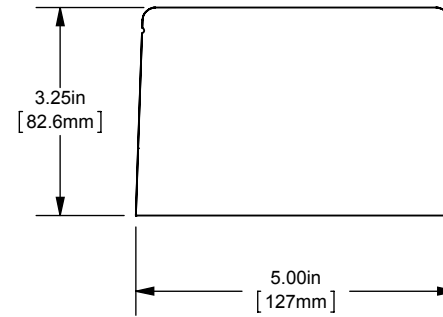

REV.	DATE	ECO	DESCRIPTION	BY	CK	APP
-	6/6/2013	NA	INITIAL RELEASE	LDB	NA	NA

BACK VIEW
ADDER
(MPDB67050)
SHOWN

SCALE: 1/3

DIMENSIONS IN [ ] ARE MILLIMETERS

MERSEN USA NEWBURYPORT-MA, LLC
374 MERRIMAC STREET
NEWBURYPORT, MA 01950

MPDB6705(0,1,2,3)

PDB 1-3P & ADDER, AL INTERMEDIATE

(1)2/0-14 X (1)2/0-14

OUTLINE DIMENSIONS
NOT TO BE USED FOR PRODUCTION

701890

PRODUCT MANAGER

DESIGN ENGINEER

SIGN:

SIGN:

DATE:

DATE: