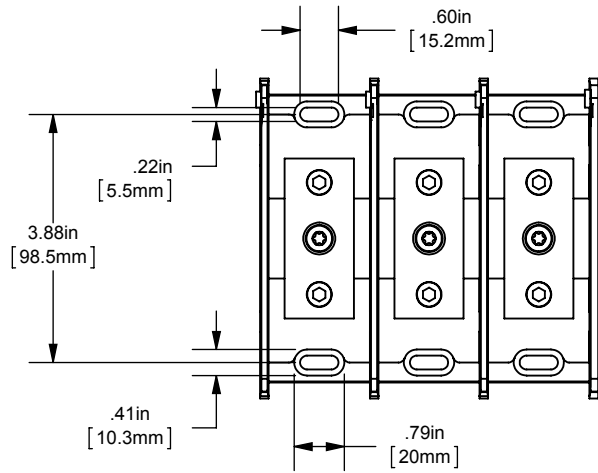

REV.	DATE	ECO	DESCRIPTION	BY	CK	APP
-	6/6/2013	NA	INITIAL RELEASE	LDB	NA	NA

BACK VIEW
ADDER
(MPDB67050)
SHOWN

SCALE: 1/3

DIMENSIONS IN [] ARE MILLIMETERS

MERSEN USA NEWBURYPORT-MA, LLC
374 MERRIMAC STREET
NEWBURYPORT, MA 01950

MPDB6705(0,1,2,3)

PDB 1-3P & ADDER, AL INTERMEDIATE

(1)2/0-14 X (1)2/0-14

OUTLINE DIMENSIONS
NOT TO BE USED FOR PRODUCTION

701890

PRODUCT MANAGER

DESIGN ENGINEER

SIGN: