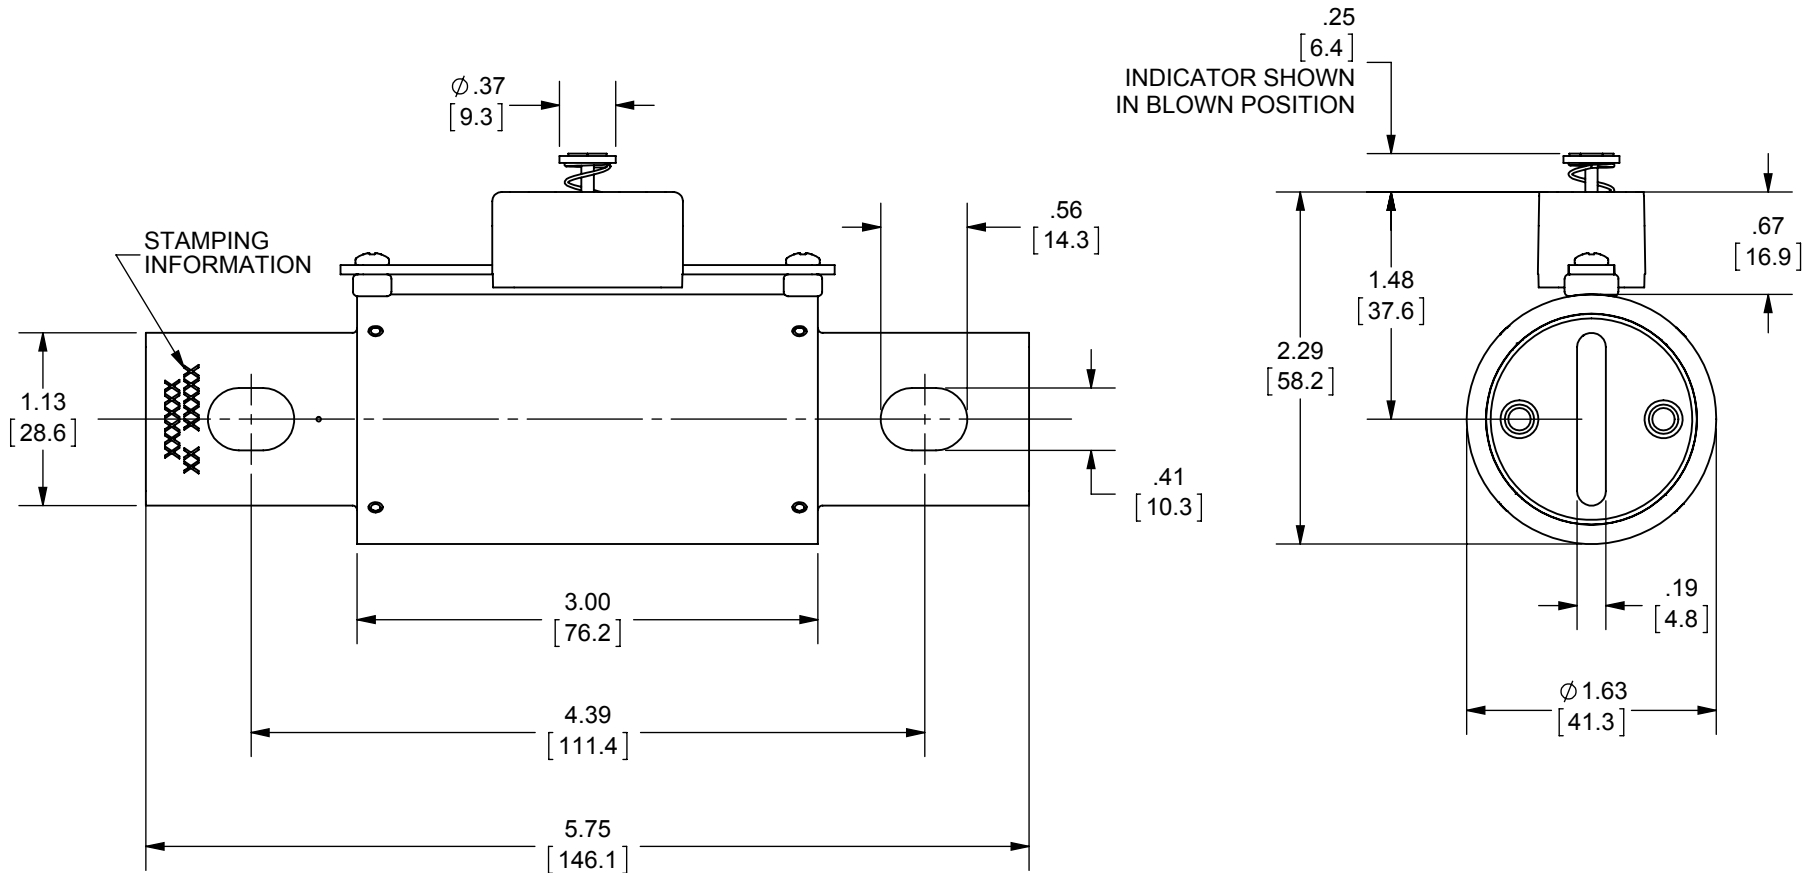

REV.	DATE	ECO	DESCRIPTION	BY	CK	APP
A	2/7/14	N/A	ADDED RATINGS 70A, 80A, 100A	RB	N/A	N/A

DIMENSIONS IN [ ] ARE MILLIMETERS

MERSEN USA NEWBURYPORT-MA, LLC  
374 MERRIMAC STREET  
NEWBURYPORT, MA 01950

HP10J(70-200)EI  
PHOTOVOLTAIC FUSE  
CLASS J EI  
70A - 200A 1000VDC

OUTLINE DIMENSIONS  
NOT TO BE USED FOR PRODUCTION

701865

PRODUCT MANAGER

DESIGN ENGINEER

SIGN:

SIGN:

DATE:

DATE: