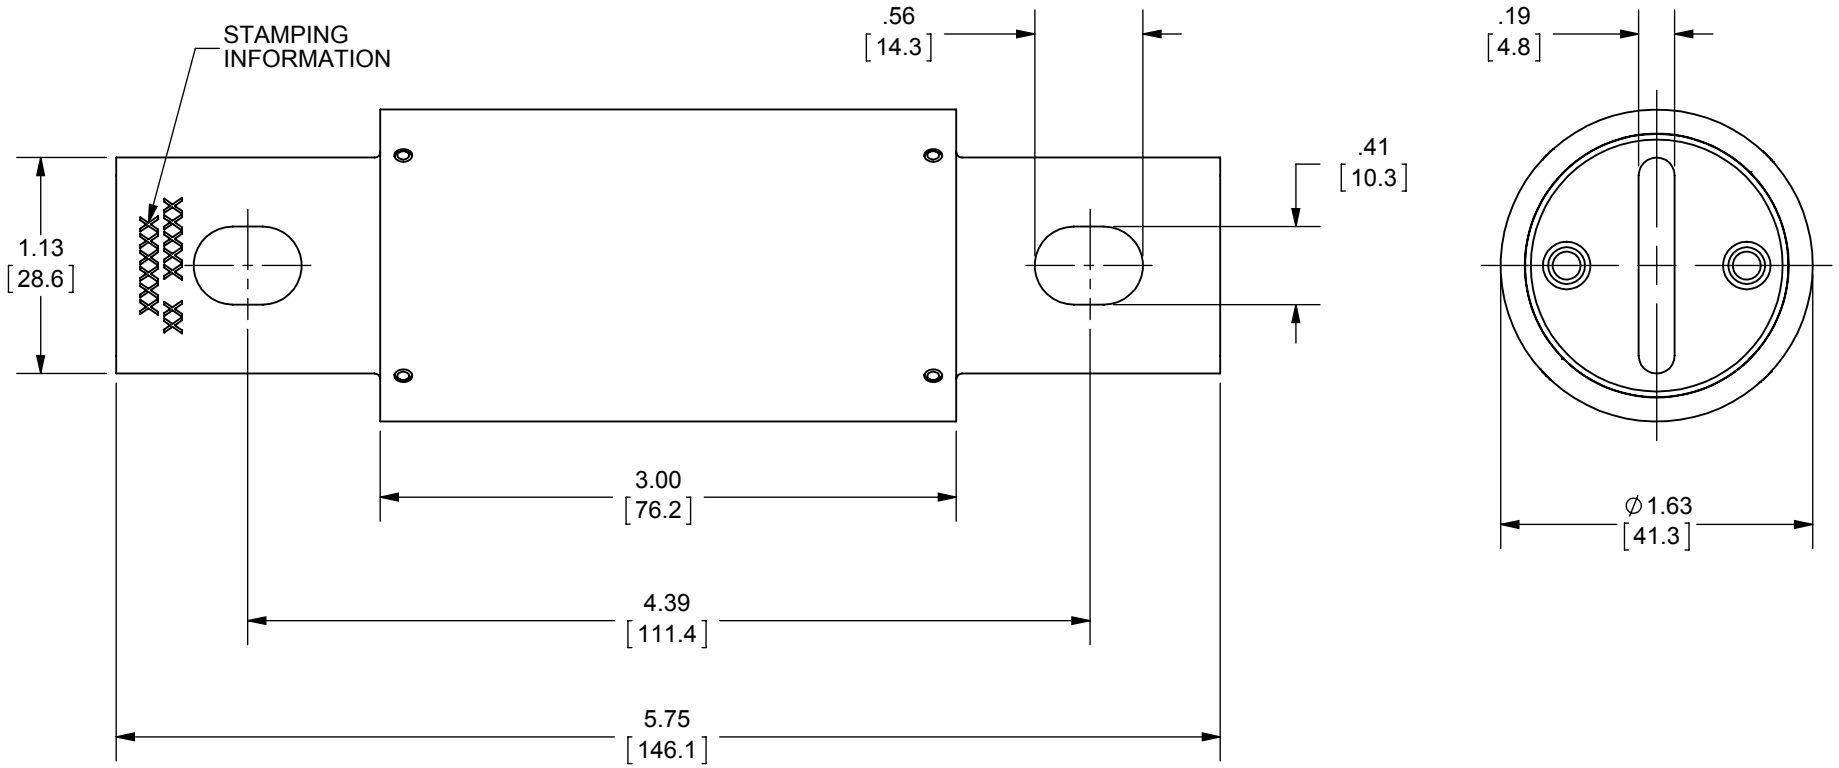

REV.	DATE	ECO	DESCRIPTION	BY	CK	APP
B	2/7/14	N/A	ADDED RATINGS 70A, 80A, 100A	RB	N/A	N/A

DIMENSIONS IN [ ] ARE MILLIMETERS

MERSEN USA NEWBURYPORT-MA, LLC  
374 MERRIMAC STREET  
NEWBURYPORT, MA 01950

HP10J(70-200)  
PHOTOVOLTAIC FUSE  
CLASS J  
70A - 200A 1000VDC

OUTLINE DIMENSIONS  
NOT TO BE USED FOR PRODUCTION

701827

PRODUCT MANAGER  
SIGN:  
DATE:

DESIGN ENGINEER  
SIGN:  
DATE: