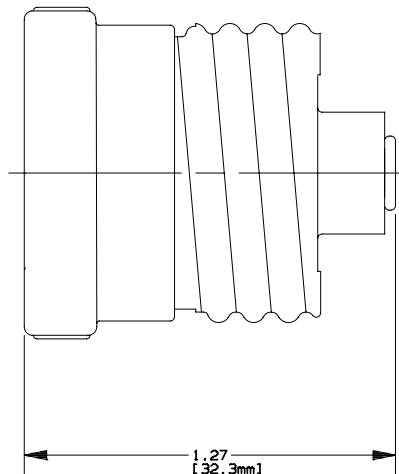

REV	DATE	ECO	DESCRIPTION	BY	CK	APP
-	7/13/11	NA	INITIAL RELEASE	GDR		(SEE ECO)

MERSEN USA NEWBURYPORT-MA. LLC
 374 MERRIMAC STREET
 NEWBURYPORT, MA 01950

LOW-TEMP TIME DELAY

GT(15-30)

15-30A 125VAC

OUTLINE DIMENSIONS
 NOT TO BE USED FOR PRODUCTION