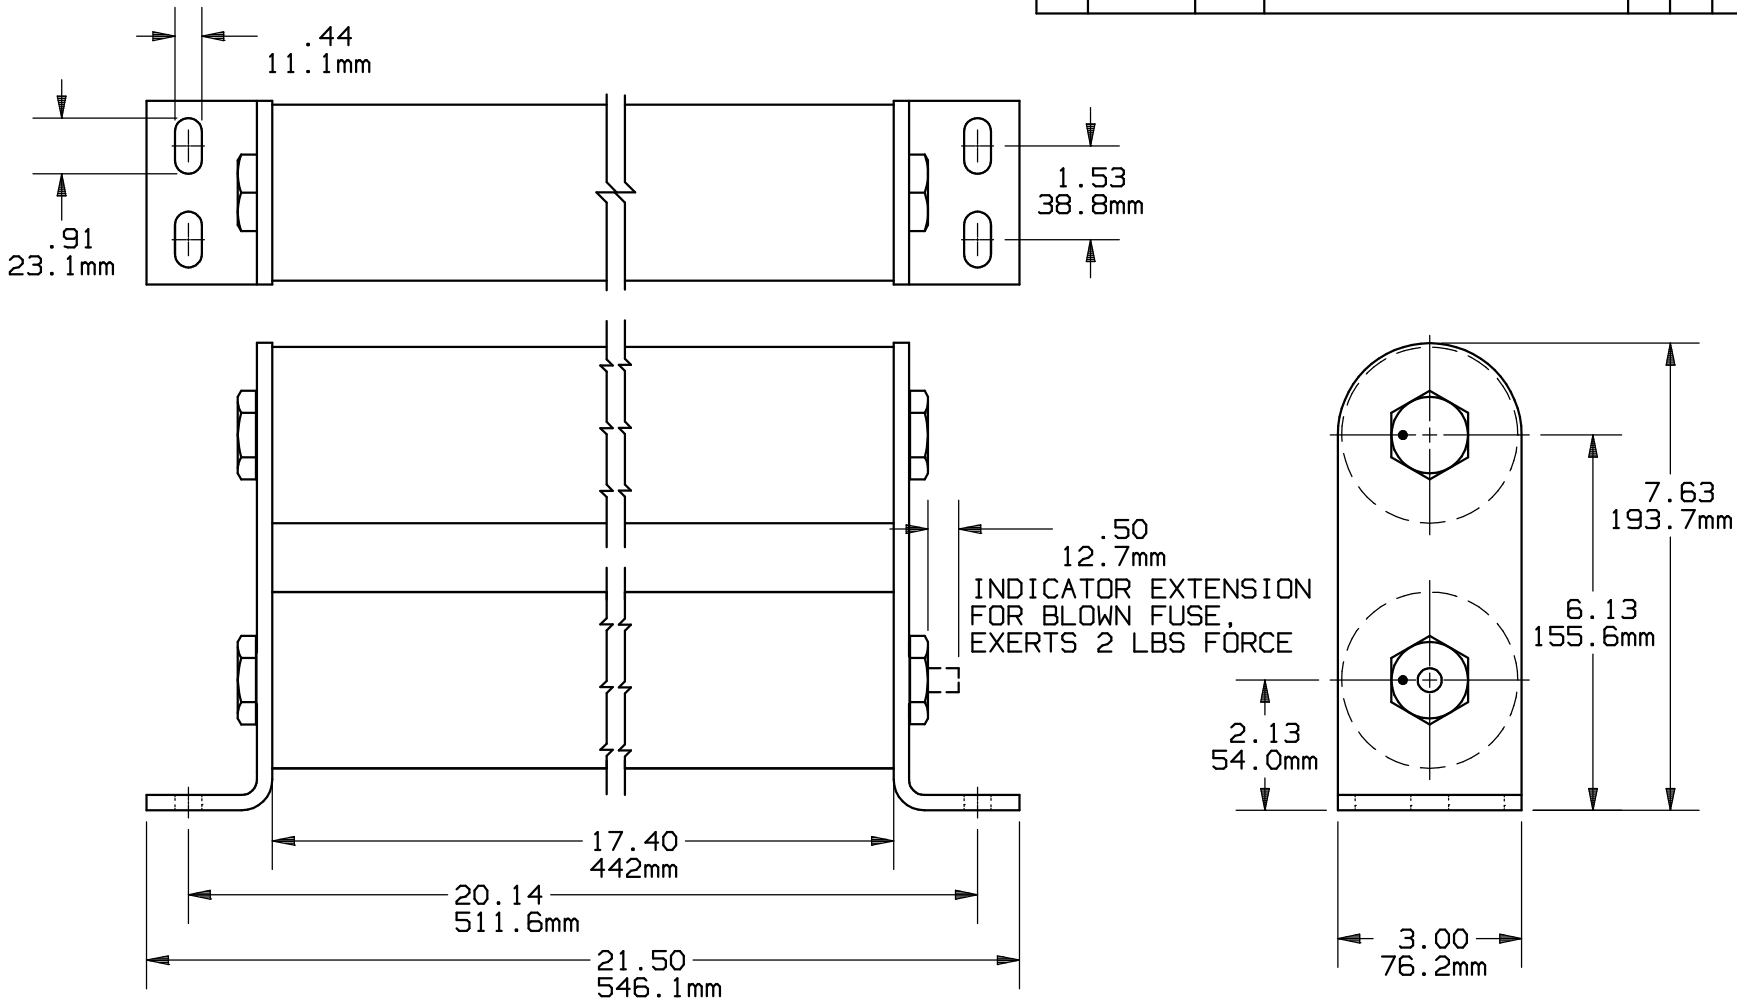

REV	DATE	ECO	DESCRIPTION	BY	CK	APP
-	1-4-11	NA	INITIAL RELEASE	LDB	NA	NA

MERSEN USA NEWBURYPORT-MA, LLC
374 MERRIMAC STREET
NEWBURYPORT, MA 01950

A072B2DCR0-(32R,38R)
MEDIUM VOLTAGE AMP-TRAP
R-RATED MOTOR CIRCUIT BACKUP
CURRENT LIMITING FUSE
BOLT-IN SERIES

OUTLINE DIMENSIONS
NOT TO BE USED FOR PRODUCTION

701641

32R-38R 7.2KV MAX.

PRODUCT MANAGER
SIGN:
DATE:

DESIGN ENGINEER
SIGN:
DATE: