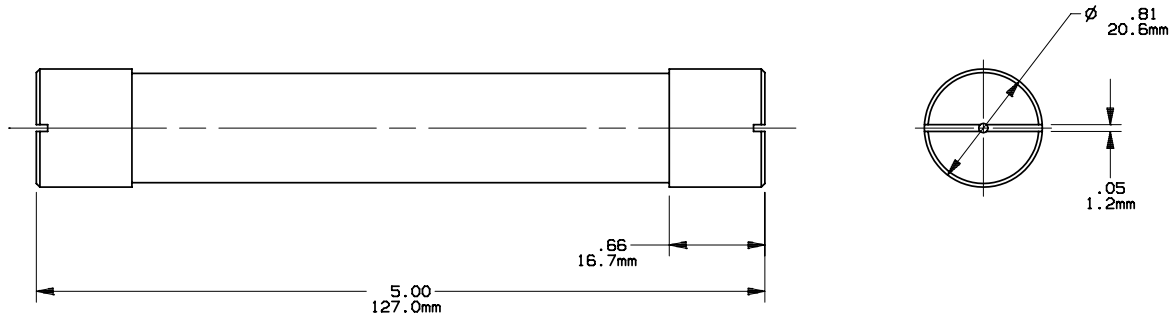

REV	DATE	ECO	DESCRIPTION	BY	CK	APP
-	12-20-10	NA	INITIAL RELEASE	GDR	NA	NA

MERSEN USA NEWBURYPORT-MA, LLC
374 MERRIMAC STREET
NEWBURYPORT, MA 01950

PRODUCT MANAGER

DESIGN ENGINEER

SIGN:
DATE:

SIGN:
DATE:

RFS(0-30)
RENEWABLE FUSE
0-30A 600V

OUTLINE DIMENSIONS
NOT TO BE USED FOR PRODUCTION

701639