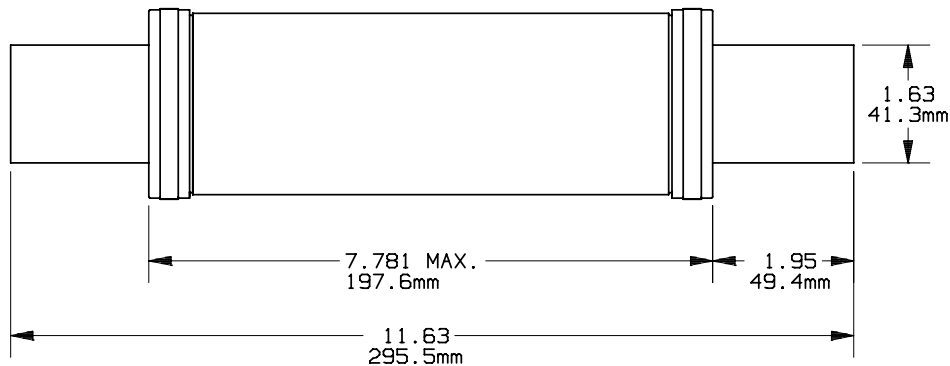

REV	DATE	ECO	DESCRIPTION	BY	CK	APP
-	12/17/10	NA	INITIAL RELEASE	LDB	NA	NA

MERSEN USA NEWBURYPORT-MA. LLC
374 MERRIMAC STREET
NEWBURYPORT, MA 01950

RFS(225-400)

OUTLINE DIMENSIONS
NOT TO BE USED FOR PRODUCTION

PRODUCT MANAGER

DESIGN ENGINEER

RENEWABLE FUSE

701637

SIGN:
DATE:

SIGN:
DATE:

225-400A 600V