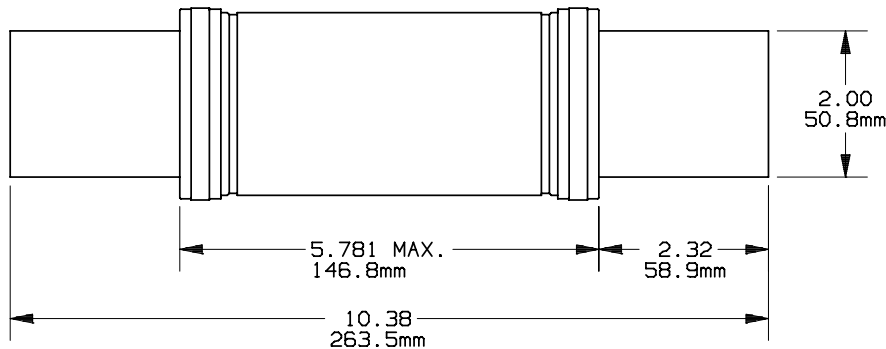

REV	DATE	ECO	DESCRIPTION	BY	CK	APP
-	12/17/10	NA	INITIAL RELEASE	LDB	NA	NA

MERSEN USA NEWBURYPORT-MA, LLC
374 MERRIMAC STREET
NEWBURYPORT, MA 01950

RF (450-600)

OUTLINE DIMENSIONS
NOT TO BE USED FOR PRODUCTION

RENEWABLE FUSE

450-600A 250V

701634

PRODUCT MANAGER

DESIGN ENGINEER

SIGN:
DATE:

SIGN:
DATE: