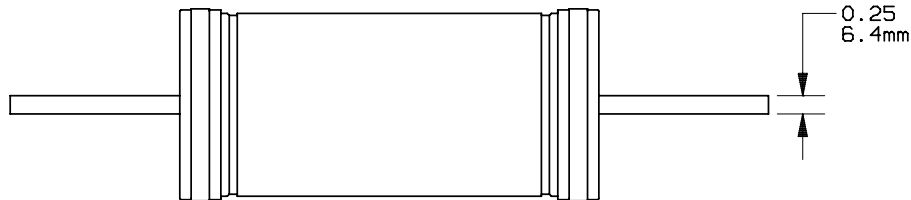

REV	DATE	ECO	DESCRIPTION	BY	CK	APP
-	12/17/10	NA	INITIAL RELEASE	LDB	NA	NA

MERSEN USA NEWBURYPORT-MA, LLC
374 MERRIMAC STREET
NEWBURYPORT, MA 01950

RF (450-600)

OUTLINE DIMENSIONS
NOT TO BE USED FOR PRODUCTION

RENEWABLE FUSE

450-600A 250V

701634

PRODUCT MANAGER

DESIGN ENGINEER

SIGN:
DATE:

SIGN:
DATE: