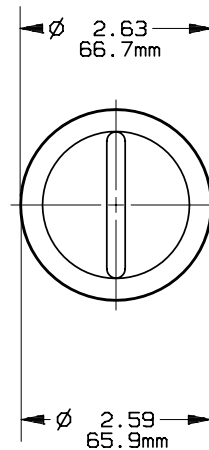

REV	DATE	ECO	DESCRIPTION	BY	CK	APP
-	12/17/10	NA	INITIAL RELEASE	LDB	NA	NA

MERSEN USA NEWBURYPORT-MA, LLC
374 MERRIMAC STREET
NEWBURYPORT, MA 01950

RF (450-600)

OUTLINE DIMENSIONS
NOT TO BE USED FOR PRODUCTION

RENEWABLE FUSE

450-600A 250V

701634

PRODUCT MANAGER

DESIGN ENGINEER

SIGN:
DATE:

SIGN:
DATE: