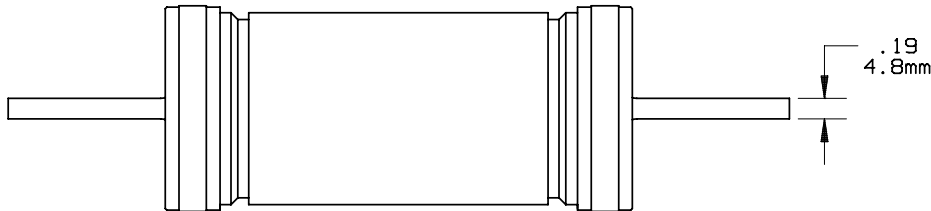

REV	DATE	ECO	DESCRIPTION	BY	CK	APP
-	12/17/10	NA	INITIAL RELEASE	LDB	NA	NA

MERSEN USA NEWBURYPORT-MA, LLC
374 MERRIMAC STREET
NEWBURYPORT, MA 01950

OUTLINE DIMENSIONS
NOT TO BE USED FOR PRODUCTION

RF(110-200)

RENEWABLE FUSE

110-200A 250V

701632

PRODUCT MANAGER

DESIGN ENGINEER

SIGN:

SIGN:

DATE:

DATE: