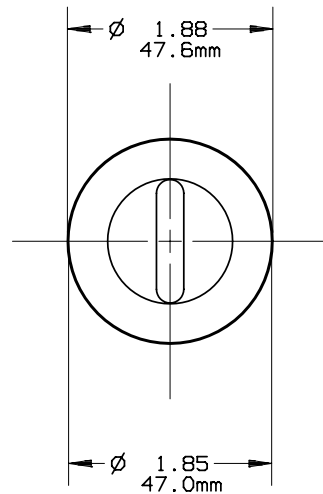

REV	DATE	ECO	DESCRIPTION	BY	CK	APP
-	12/17/10	NA	INITIAL RELEASE	LDB	NA	NA

MERSEN USA NEWBURYPORT-MA, LLC
374 MERRIMAC STREET
NEWBURYPORT, MA 01950

OUTLINE DIMENSIONS
NOT TO BE USED FOR PRODUCTION

RF(110-200)

RENEWABLE FUSE

110-200A 250V

701632

PRODUCT MANAGER

DESIGN ENGINEER

SIGN:

SIGN:

DATE:

DATE: