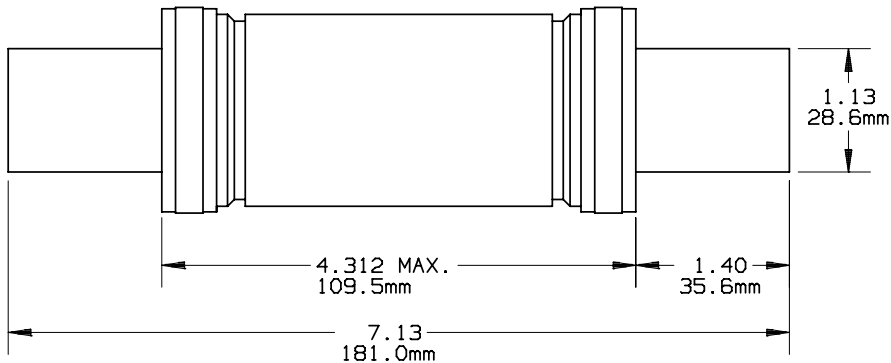

REV	DATE	ECO	DESCRIPTION	BY	CK	APP
-	12/17/10	NA	INITIAL RELEASE	LDB	NA	NA

MERSEN USA NEWBURYPORT-MA, LLC
374 MERRIMAC STREET
NEWBURYPORT, MA 01950

OUTLINE DIMENSIONS
NOT TO BE USED FOR PRODUCTION

RF(110-200)

RENEWABLE FUSE

110-200A 250V

701632

PRODUCT MANAGER

DESIGN ENGINEER

SIGN:

SIGN:

DATE:

DATE: