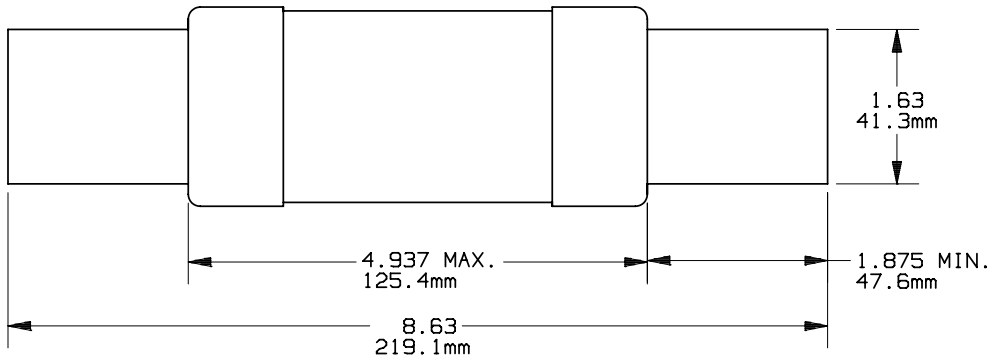

REV	DATE	ECO	DESCRIPTION	BY	CK	APP
-	12-13-10	NA	INITIAL RELEASE	LDB	NA	NA

MERSEN USA NEWBURYPORT-MA, LLC
374 MERRIMAC STREET
NEWBURYPORT, MA 01950

NRN(225-400)

OUTLINE DIMENSIONS
NOT TO BE USED FOR PRODUCTION

PRODUCT MANAGER

DESIGN ENGINEER

ONE TIME

SIGN:
DATE:

SIGN:
DATE:

225-400A 250V

701612