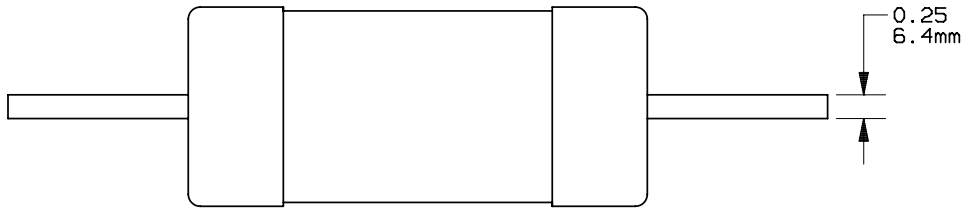

REV	DATE	ECO	DESCRIPTION	BY	CK	APP
-	12-13-10	NA	INITIAL RELEASE	LDB	NA	NA

MERSEN USA NEWBURYPORT-MA, LLC
374 MERRIMAC STREET
NEWBURYPORT, MA 01950

NRN(225-400)

OUTLINE DIMENSIONS
NOT TO BE USED FOR PRODUCTION

PRODUCT MANAGER

DESIGN ENGINEER

ONE TIME

SIGN:
DATE:

SIGN:
DATE:

225-400A 250V

701612