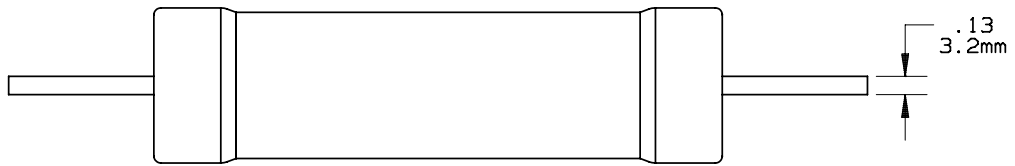

REV	DATE	ECO	DESCRIPTION	BY	CK	APP
-	12-13-10	NA	INITIAL RELEASE	LDB	NA	NA

MERSEN USA NEWBURYPORT-MA, LLC
374 MERRIMAC STREET
NEWBURYPORT, MA 01950

NRN(70-100)

OUTLINE DIMENSIONS
NOT TO BE USED FOR PRODUCTION

ONE TIME

701610

PRODUCT MANAGER
SIGN:
DATE:

DESIGN ENGINEER
SIGN:
DATE:

70-100A 250V