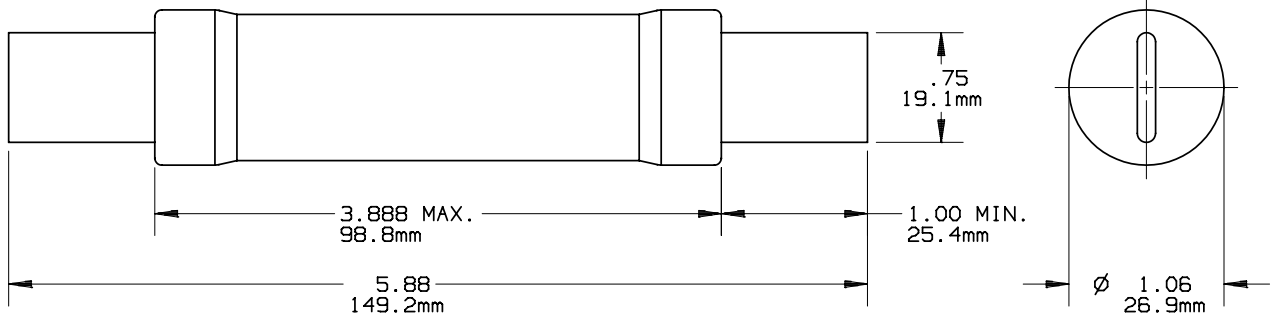

REV	DATE	ECO	DESCRIPTION	BY	CK	APP
-	12-13-10	NA	INITIAL RELEASE	LDB	NA	NA

MERSEN USA NEWBURYPORT-MA, LLC
374 MERRIMAC STREET
NEWBURYPORT, MA 01950

NRN(70-100)

OUTLINE DIMENSIONS
NOT TO BE USED FOR PRODUCTION

ONE TIME

701610

PRODUCT MANAGER
SIGN:
DATE:

DESIGN ENGINEER
SIGN:
DATE:

70-100A 250V