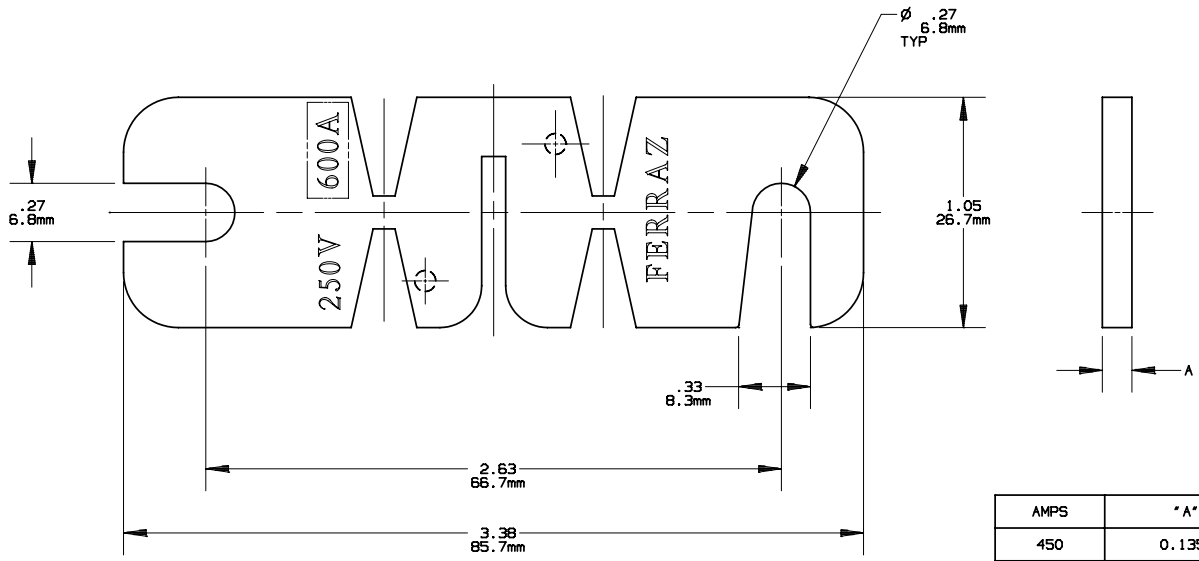

REV	DATE	ECO	DESCRIPTION	BY	CK	APP
-	12/02/10	NA	INITIAL RELEASE	GDR	NA	NA

AMPS	"A"
450	0.135"
500	0.155"
600	0.220"

MERSEN USA NEWBURYPORT-MA, LLC
 374 MERRIMAC STREET
 NEWBURYPORT, MA 01950

PRODUCT MANAGER
 SIGN:
 DATE:

DESIGN ENGINEER
 SIGN:
 DATE:

RL (450-600)
 RENEWABLE LINK
 450-600A 250V

OUTLINE DIMENSIONS
 NOT TO BE USED FOR PRODUCTION
 701607