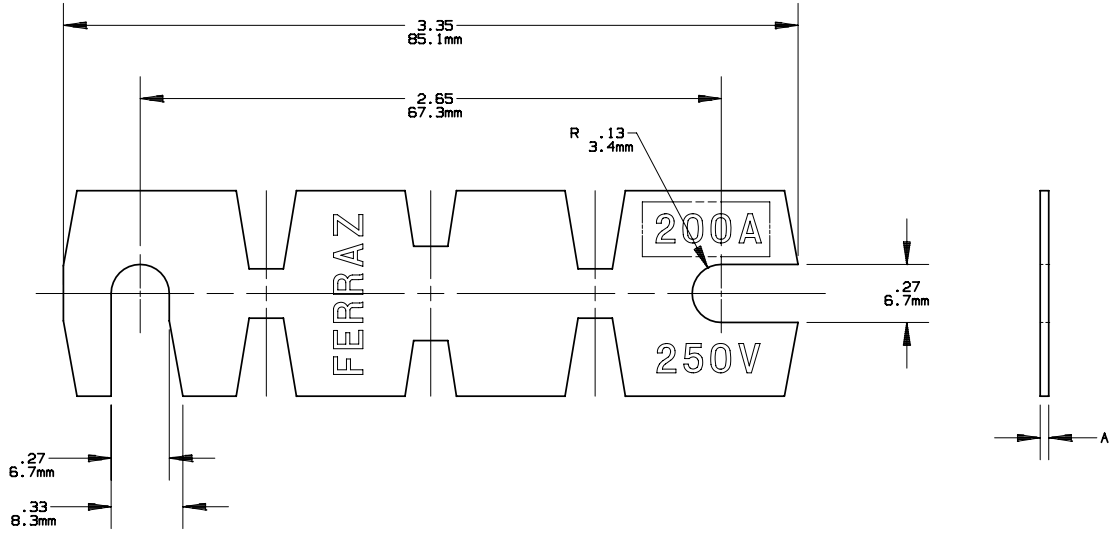

REV	DATE	ECO	DESCRIPTION	BY	CK	APP
-	12/02/10	NA	INITIAL RELEASE	GDR	NA	NA

AMPS	" A "
110	0.017"
125	0.020"
150	0.027"
175	0.033"
200	0.039"

MERSEN USA NEWBURYPORT-MA, LLC
 374 MERRIMAC STREET
 NEWBURYPORT, MA 01950

RL (110-200)
 RENEWABLE LINK
 110-200A 250V

OUTLINE DIMENSIONS
 NOT TO BE USED FOR PRODUCTION

701605

PRODUCT MANAGER
 SIGN:
 DATE:

DESIGN ENGINEER
 SIGN:
 DATE: