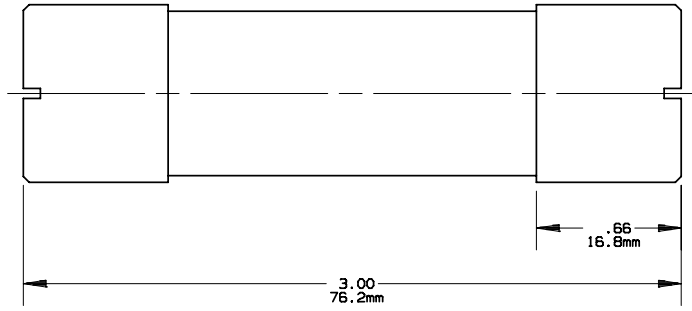

REV	DATE	ECO	DESCRIPTION	BY	CK	APP
-	12/02/10	NA	INITIAL RELEASE	GDR	NA	NA

MERSEN USA NEWBURYPORT-MA, LLC
374 MERRIMAC STREET
NEWBURYPORT, MA 01950

PRODUCT MANAGER
SIGN:
DATE:

DESIGN ENGINEER
SIGN:
DATE:

RF (35-60)
RENEWABLE FUSE
35-60A 250V

OUTLINE DIMENSIONS
NOT TO BE USED FOR PRODUCTION
701599