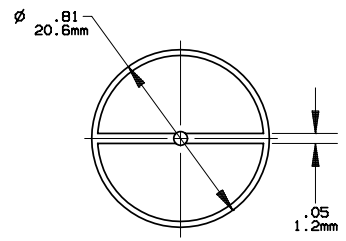

REV	DATE	ECO	DESCRIPTION	BY	CK	APP
-	12/02/10	NA	INITIAL RELEASE	GDR	NA	NA

MERSEN USA NEWBURYPORT-MA, LLC
374 MERRIMAC STREET
NEWBURYPORT, MA 01950

PRODUCT MANAGER
SIGN:
DATE:

DESIGN ENGINEER
SIGN:
DATE:

RF (35-60)
RENEWABLE FUSE
35-60A 250V

OUTLINE DIMENSIONS
NOT TO BE USED FOR PRODUCTION
701599