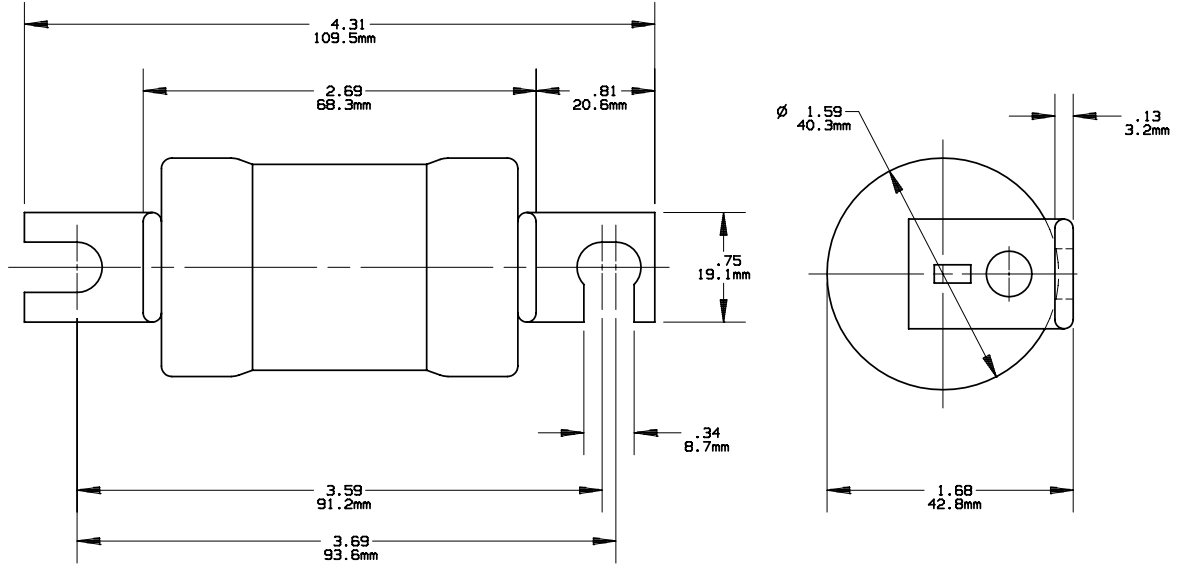

REV	DATE	ECO	DESCRIPTION	BY	CK	APP
-	12/01/10	NA	INITIAL RELEASE	GDR	NA	NA

MERSEN USA NEWBURYPORT-MA, LLC
374 MERRIMAC STREET
NEWBURYPORT, MA 01950

FES(125-200)

CLASS C FORM II

125-200A 600VAC .460VDC

OUTLINE DIMENSIONS
NOT TO BE USED FOR PRODUCTION

701593

PRODUCT MANAGER
SIGN:
DATE:

DESIGN ENGINEER
SIGN:
DATE: