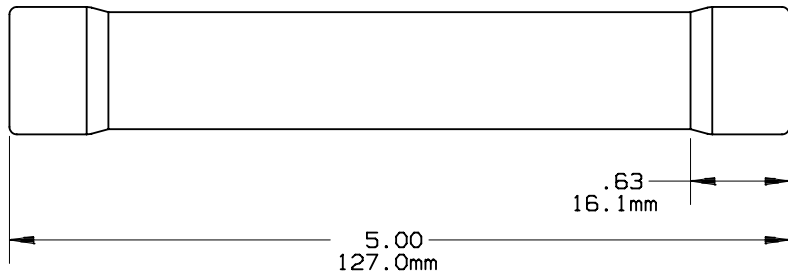

REV	DATE	ECO	DESCRIPTION	BY	CK	APP
-	11-30-10	NA	INITIAL RELEASE	LDB	NA	NA

MERSEN USA NEWBURYPORT-MA, LLC
374 MERRIMAC STREET
NEWBURYPORT, MA 01950

NRS(1-30)

OUTLINE DIMENSIONS
NOT TO BE USED FOR PRODUCTION

PRODUCT MANAGER

DESIGN ENGINEER

ONE TIME

SIGN:
DATE:

SIGN:
DATE:

1-30A 600V

701584