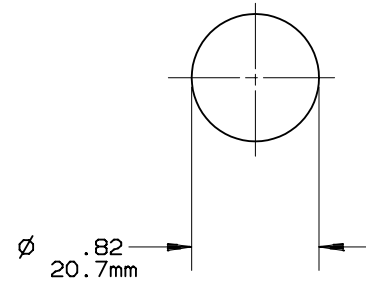

REV	DATE	ECO	DESCRIPTION	BY	CK	APP
-	11-30-10	NA	INITIAL RELEASE	LDB	NA	NA

MERSEN USA NEWBURYPORT-MA, LLC
374 MERRIMAC STREET
NEWBURYPORT, MA 01950

NRS(1-30)

OUTLINE DIMENSIONS
NOT TO BE USED FOR PRODUCTION

PRODUCT MANAGER

DESIGN ENGINEER

ONE TIME

SIGN:
DATE:

SIGN:
DATE:

1-30A 600V

701584