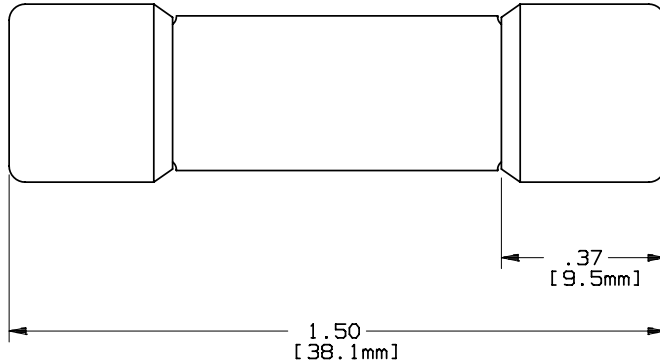

REV	DATE	ECO	DESCRIPTION	BY	CK	APP
-	9-3-10	NA	INITIAL RELEASE	LDB		(SEE ECO)

MERSON USA NEWBURYPORT-MA, LLC
374 MERRIMAC STREET
NEWBURYPORT, MA 01950

PRODUCT MANAGER

DESIGN ENGINEER

SIGN:
DATE:

SIGN:
DATE:

HP6M(1-30)
PHOTOVOLTAIC FUSE
1-30A 600VDC

OUTLINE DIMENSIONS
NOT TO BE USED FOR PRODUCTION

701557