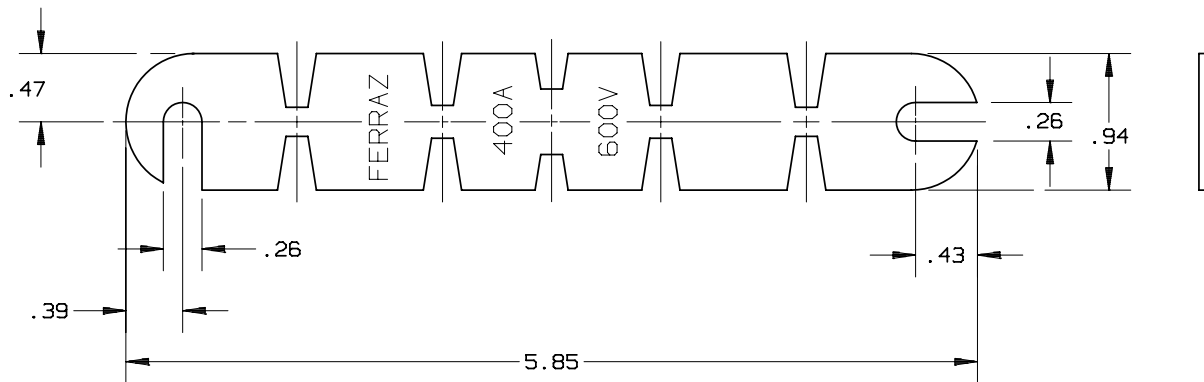

REV	DATE	ECO	DESCRIPTION	BY	CK	APP
-	8-24-10	NA	INITIAL RELEASE	LDB	NA	(SEE ECO)

MERSEN USA NEWBURYPORT-MA, LLC
374 MERRIMAC STREET
NEWBURYPORT, MA 01950

PRODUCT MANAGER

DESIGN ENGINEER

SIGN:
DATE:

SIGN:
DATE:

RLS(225-400)

RENEWABLE LINK

225-400A 600V

OUTLINE DIMENSIONS
NOT TO BE USED FOR PRODUCTION

701530