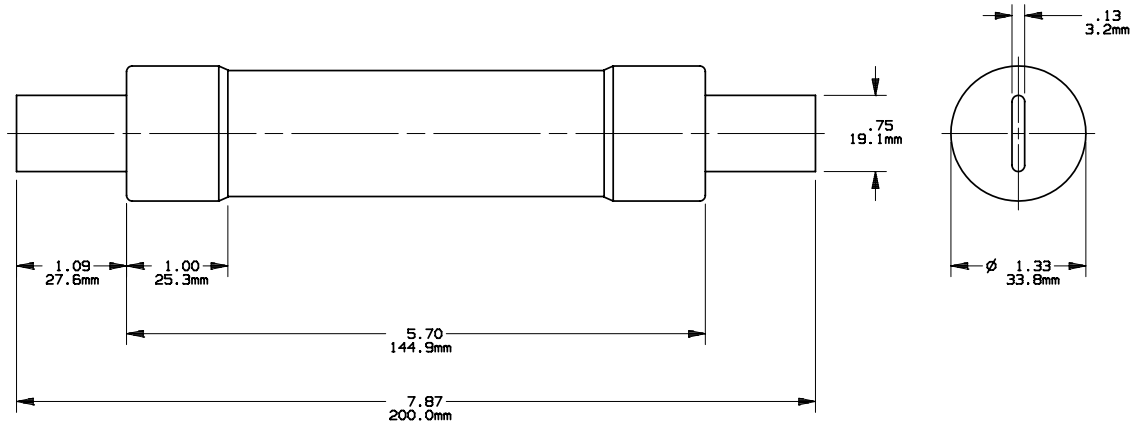

REV	DATE	ECD	DESCRIPTION	BY	CK	APP
-	11/21/07	NA	INITIAL RELEASE	JMM	NA	NA

MERSEN USA NEWBURYPORT-MA. LLC  
 374 MERRIMAC STREET  
 NEWBURYPORT, MA 01950

OTS(70-100)  
 CLASS K5: ONE-TIME FUSE  
 70-100A 600V

OUTLINE DIMENSIONS  
 NOT TO BE USED FOR PRODUCTION

701418

PRODUCT MANAGER

DESIGN ENGINEER

SIGN:  
 DATE:

SIGN:  
 DATE: