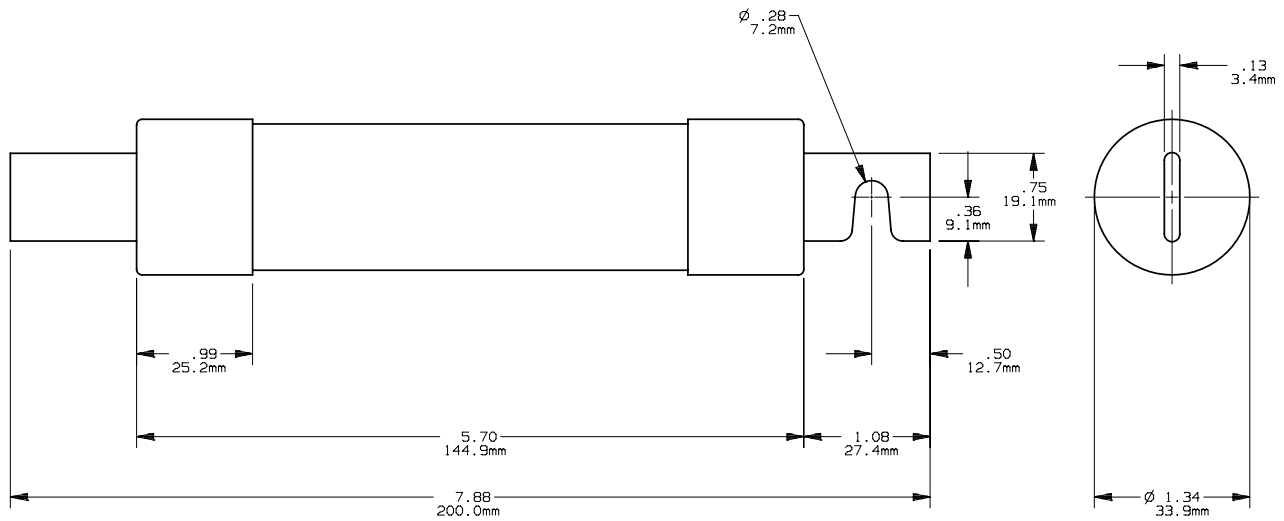

REV	DATE	ECO	DESCRIPTION	BY	CK	APP
F	12-15-09	NA	ADDED (ID) VERSION	LDB	NA	NA

MERSEN USA NEWBURYPORT-MA, LLC
374 MERRIMAC STREET
NEWBURYPORT, MA 01950

TRS(70-100)R(ID)
TRIONIC CLASS RK5
70-100A 600V

OUTLINE DIMENSIONS
NOT TO BE USED FOR PRODUCTION

701293

PRODUCT MANAGER
SIGN:
DATE:

DESIGN ENGINEER
SIGN:
DATE: