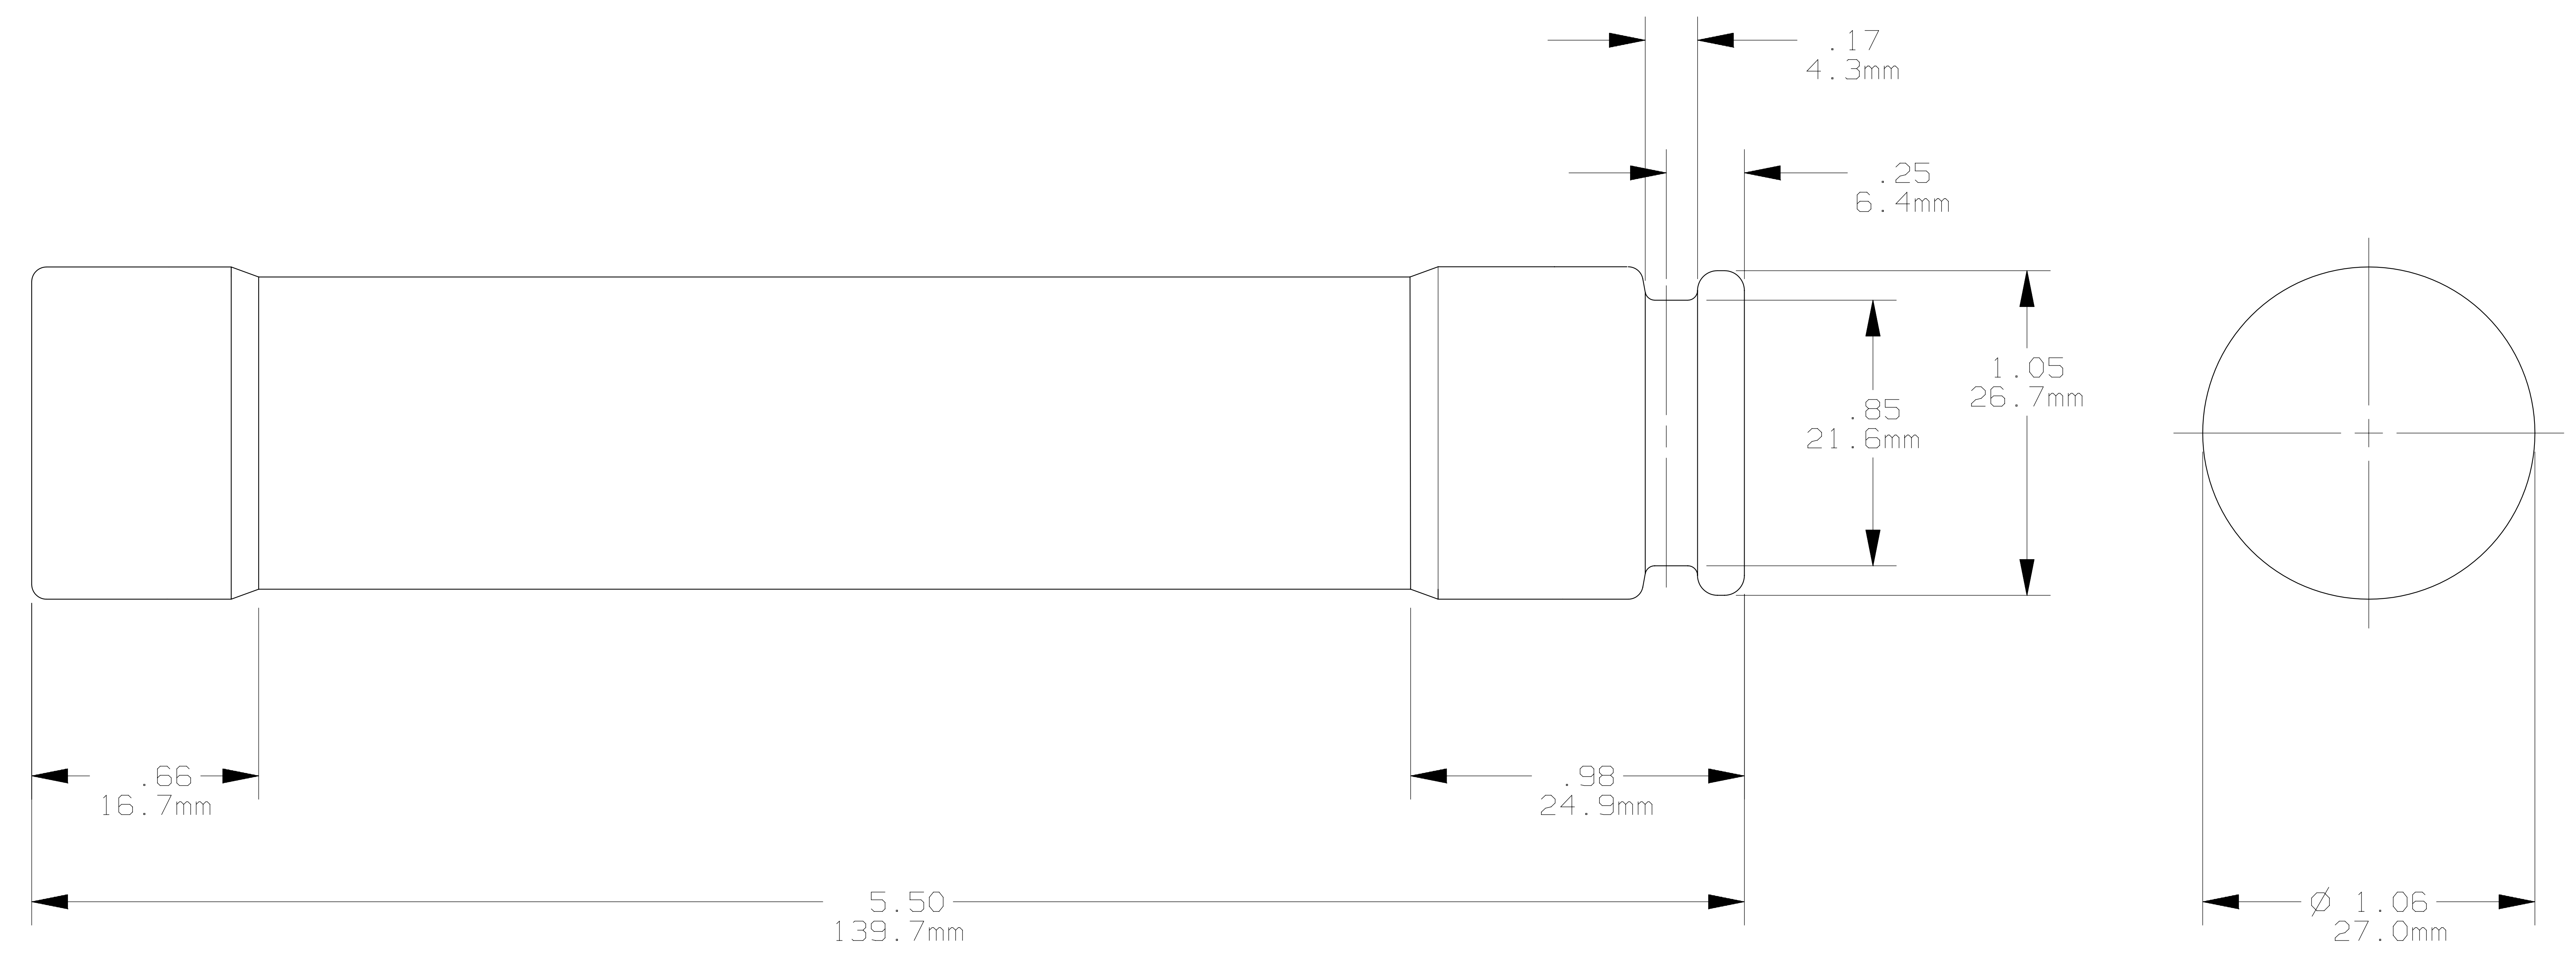

REV	DATE	ECO	DESCRIPTION	BY	CK	APP
H	1/4/10	NA	ADDED "ID" VERSION	LDB	NA	NA

MERSEN USA NEWBURYPORT-MA, LLC  
 374 MERRIMAC STREET  
 NEWBURYPORT, MA 01950

TRS(35-60)R(ID)

OUTLINE DIMENSIONS  
 NOT TO BE USED FOR PRODUCTION

PRODUCT MANAGER

DESIGN ENGINEER

CLASS RK5

SIGN:  
 DATE:

SIGN:  
 DATE:

35-60A      600V

701289