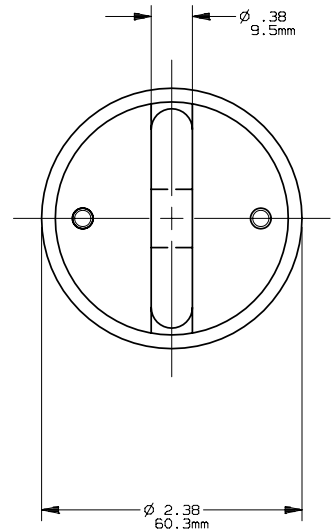

REV	DATE	ECO	DESCRIPTION	BY	CK	APP
C	1-24-06	NA	REDRAWN-WAS ON 14043 REV B	LDB	NA	NA

MERSEN USA NEWBURYPORT-MA, LLC
374 MERRIMAC STREET
NEWBURYPORT, MA 01950

A50P(700,800)-4

OUTLINE DIMENSIONS
NOT TO BE USED FOR PRODUCTION

FORM 101

701256

PRODUCT MANAGER

DESIGN ENGINEER

700,800A 500V

SIGN:

SIGN:

DATE:

DATE: