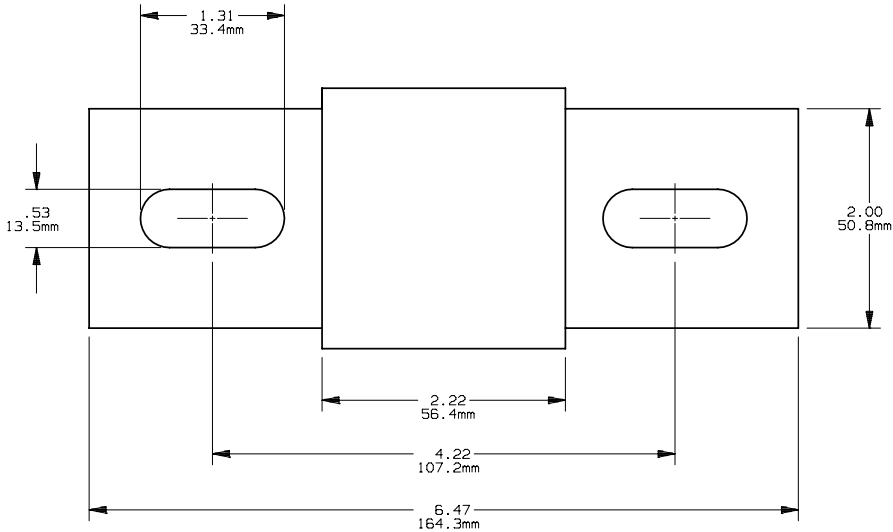

REV	DATE	ECO	DESCRIPTION	BY	CK	APP
C	1-24-06	NA	REDRAWN-WAS ON 14043 REV B	LDB	NA	NA

MERSEN USA NEWBURYPORT-MA, LLC
374 MERRIMAC STREET
NEWBURYPORT, MA 01950

A50P(700,800)-4

OUTLINE DIMENSIONS
NOT TO BE USED FOR PRODUCTION

FORM 101

701256

PRODUCT MANAGER

DESIGN ENGINEER

700,800A 500V

SIGN:

SIGN:

DATE:

DATE: