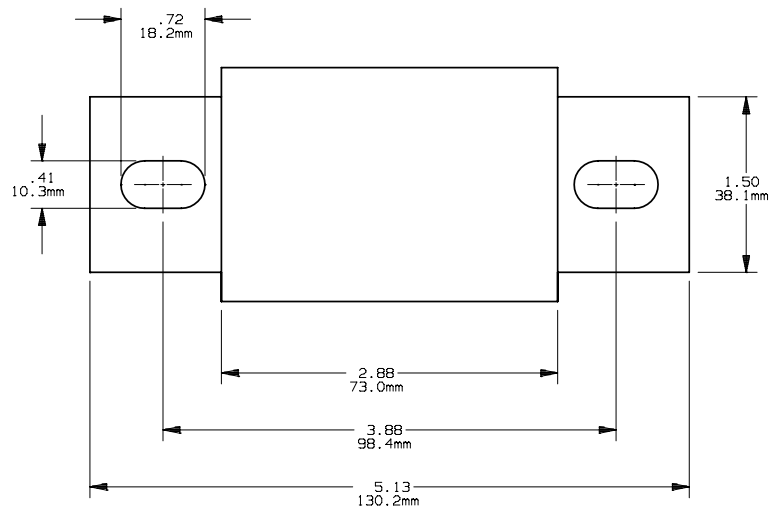

REV	DATE	ECO	DESCRIPTION	BY	CK	APP
L	1-10-06	NA	REDRAWN-WAS ON 13775 REV K	LDB	NA	NA

MERSEN USA NEWBURYPORT-MA, LLC
374 MERRIMAC STREET
NEWBURYPORT, MA 01950

A60Z(500,600)-4, A60X(450-600)-4

OUTLINE DIMENSIONS
NOT TO BE USED FOR PRODUCTION

PRODUCT MANAGER
SIGN:
DATE:

DESIGN ENGINEER
SIGN:
DATE:

FORM 101
450-600A 600V

701241