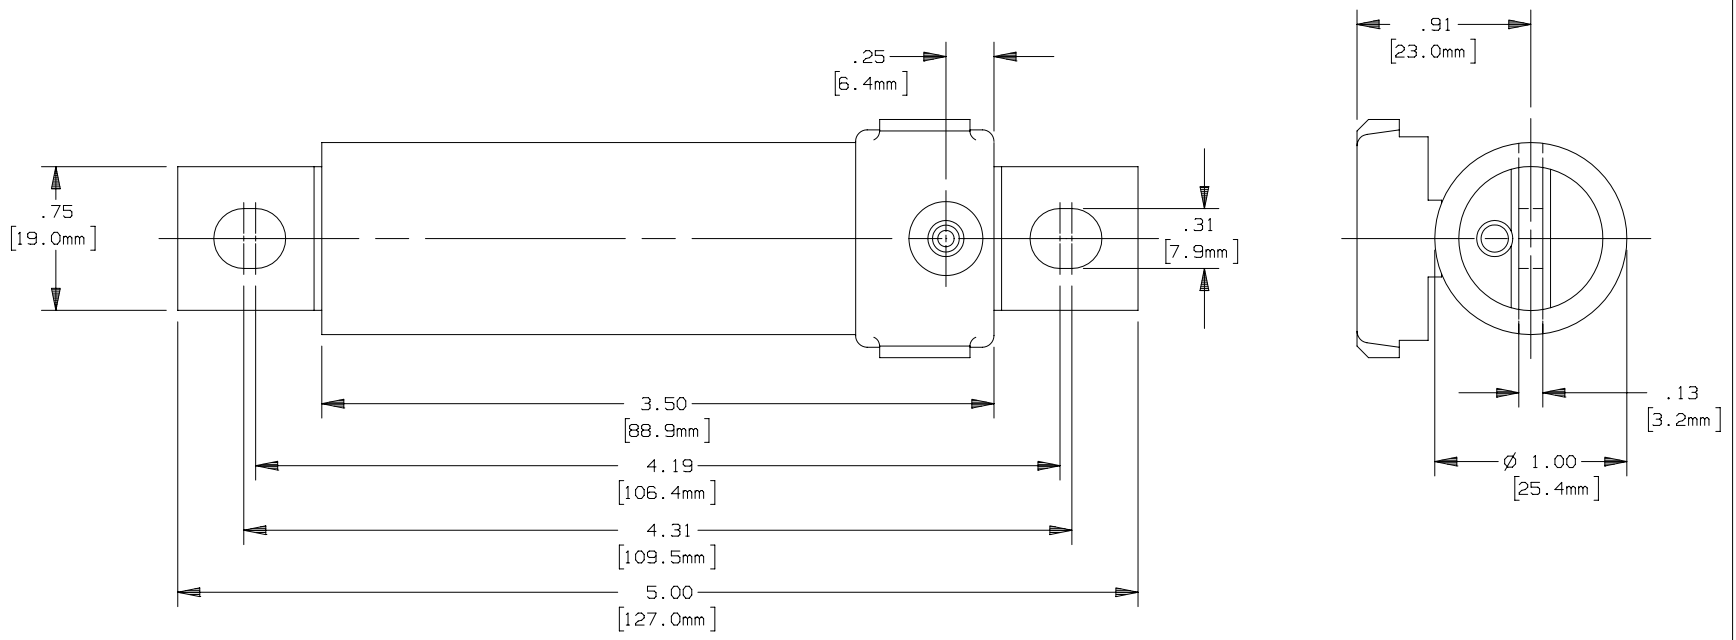

REV	DATE	ECO	DESCRIPTION	BY	CK	APP
A	10-8-19	NA	ADDED 60A	LDB	NA	NA

MERSEN USA NEWBURYPORT-MA, LLC
 374 MERRIMAC STREET
 NEWBURYPORT, MA 01950

A100P(35-60)-4TA
 FORM 101
 35-60A 1000V

OUTLINE DIMENSIONS
 NOT TO BE USED FOR PRODUCTION

701086

PRODUCT MANAGER
 SIGN:
 DATE:

DESIGN ENGINEER
 SIGN:
 DATE: