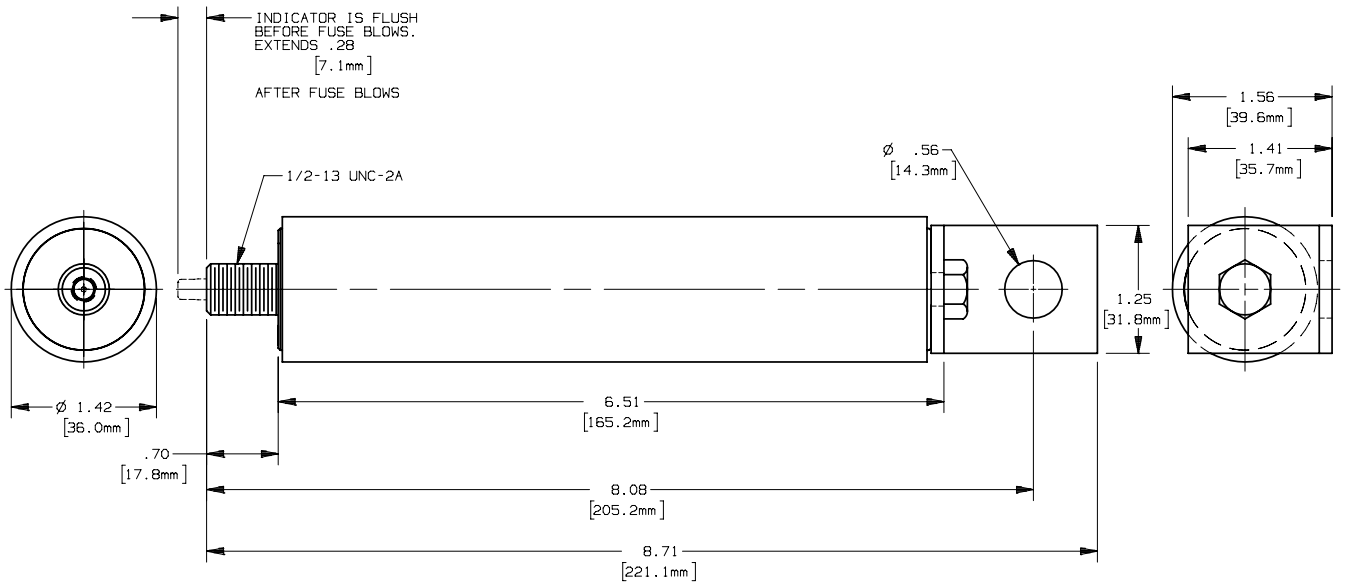

REV	DATE	ECO	DESCRIPTION	BY	CK	APP
-	4/26/04	NA	INITIAL RELEASE	ELO	NA	NA

MERSEN USA NEWBURYPORT-MA, LLC  
 374 MERRIMAC STREET  
 NEWBURYPORT, MA 01950

A150C(160-200)-50  
 MEDIUM VOLTAGE CAPACITOR FUSE  
 160-200A      1.5kV

OUTLINE DIMENSIONS  
 NOT TO BE USED FOR PRODUCTION

701052

PRODUCT MANAGER  
 SIGN:  
 DATE:

DESIGN ENGINEER  
 SIGN:  
 DATE: