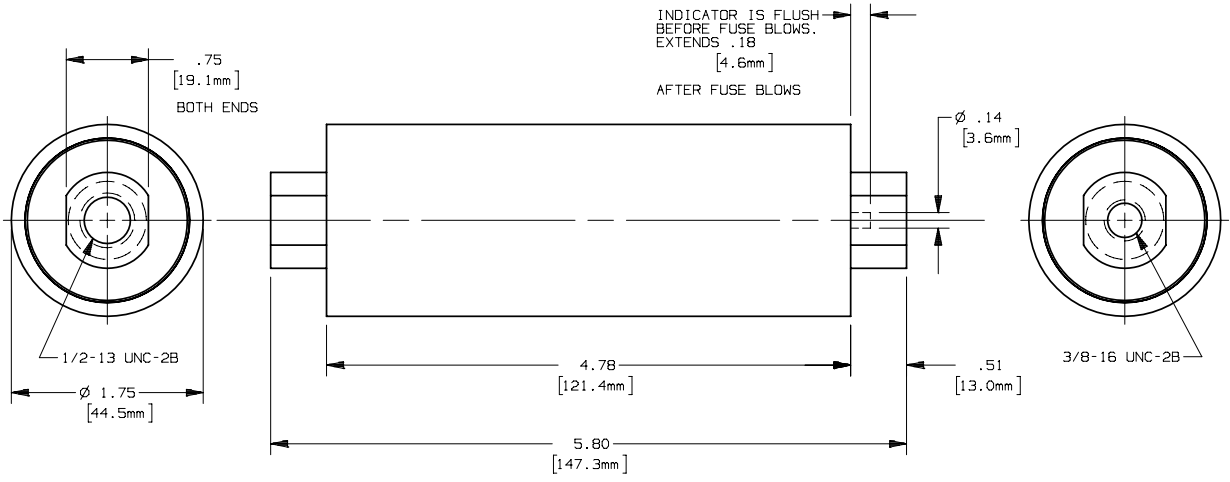

REV	DATE	ECO	DESCRIPTION	BY	CK	APP
-	4/26/04	NA	INITIAL RELEASE	ELO	NA	NA

MERSEN USA NEWBURYPORT-MA, LLC
374 MERRIMAC STREET
NEWBURYPORT, MA 01950

A150C(100-200)-40
MEDIUM VOLTAGE CAPACITOR FUSE
100-200A 1.5kV

OUTLINE DIMENSIONS
NOT TO BE USED FOR PRODUCTION

701050

PRODUCT MANAGER
SIGN:
DATE:

DESIGN ENGINEER
SIGN:
DATE: