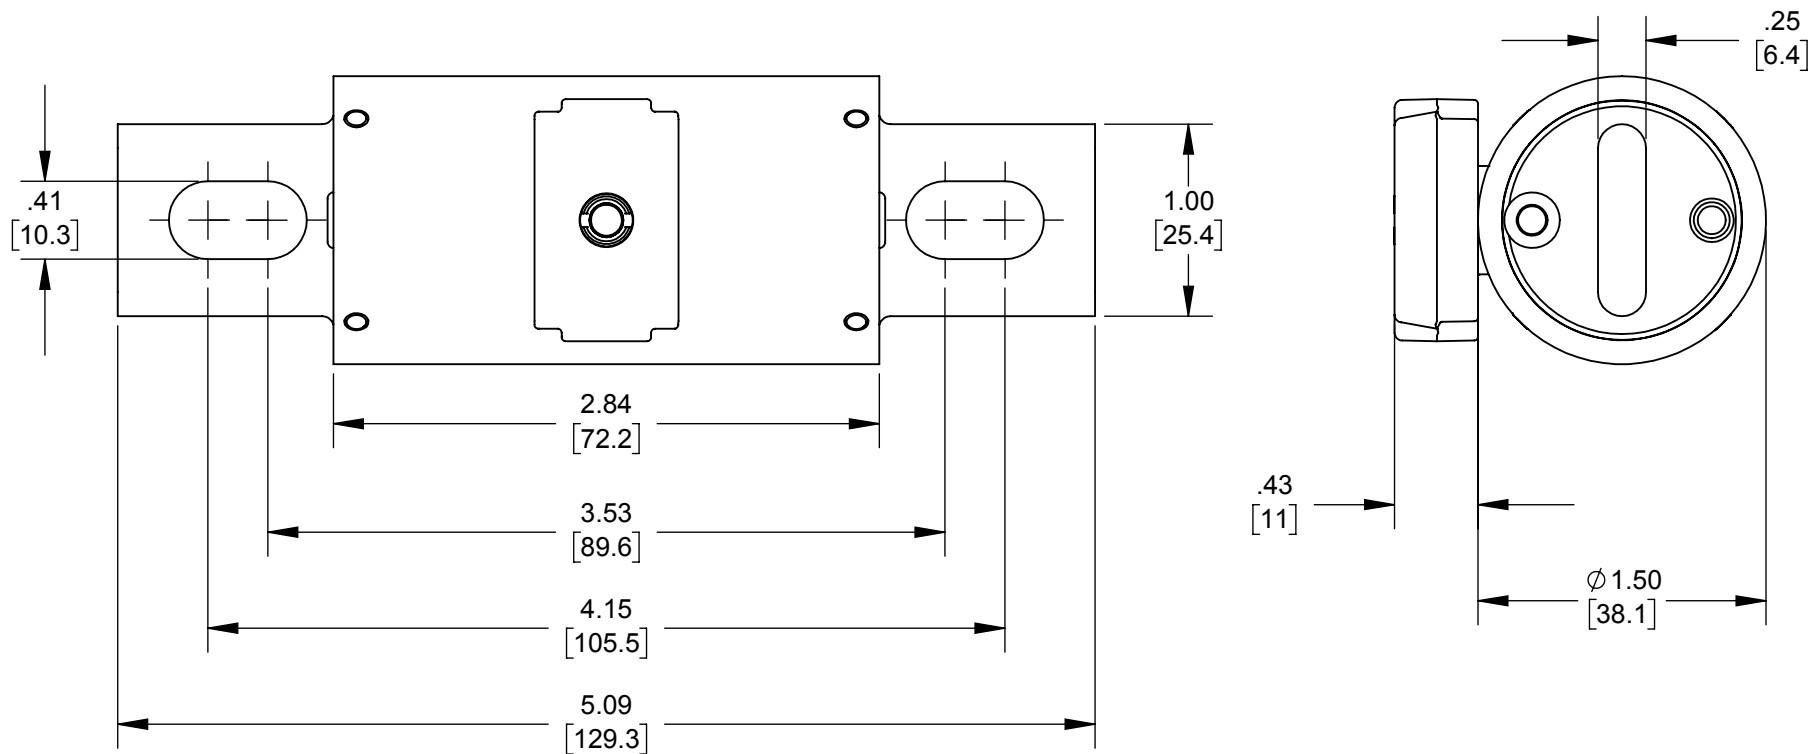

REV.	DATE	ECO	DESCRIPTION	BY	CK	APP
A	6/6/2018	N/A	UPDATED DRAWING TO SHOW RADIUS ON BLADE	GDR	N/A	N/A

400A	A70QS400-4IL
350A	A70QS350-4IL
300A	A70QS300-4IL
250A	A70QS250-4IL
225A	A70QS225-4IL
RATING	CATALOG NUMBER

DIMENSIONS IN [] ARE MILLIMETERS

MERSEN USA NEWBURYPORT-MA, LLC
374 MERRIMAC STREET
NEWBURYPORT, MA 01950

A70QS(225-400)-4IL

FORM 101 TYPE 4IL

225-400A 700V

OUTLINE DIMENSIONS
NOT TO BE USED FOR PRODUCTION