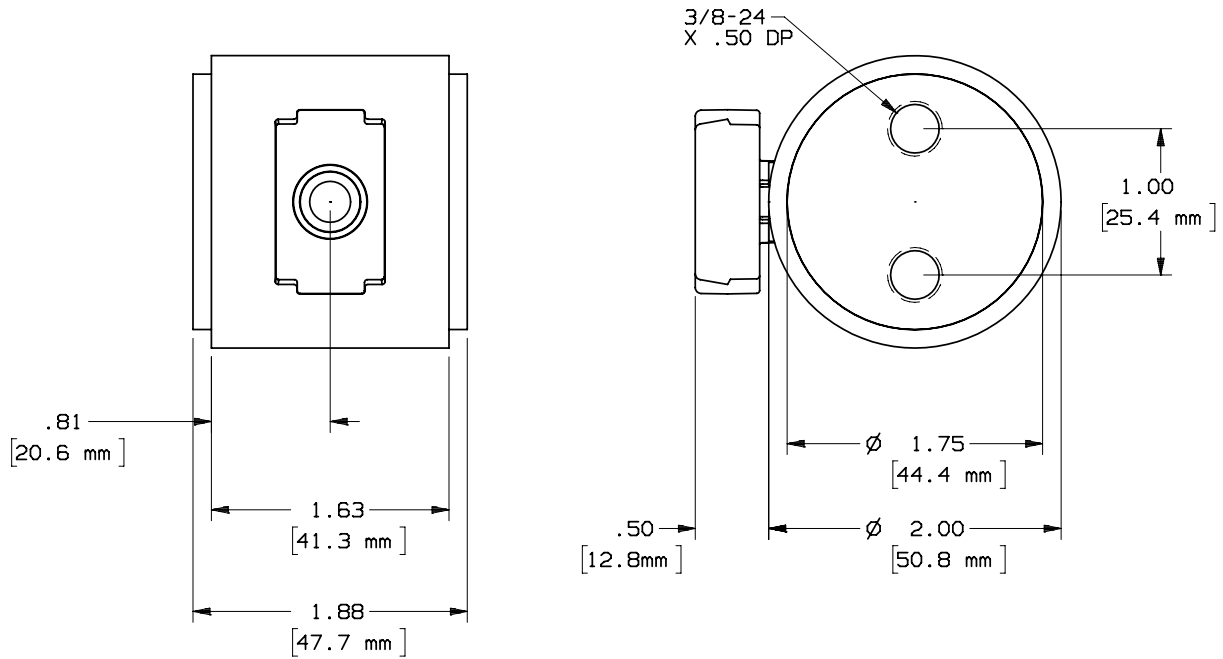

REV	DATE	ECO	DESCRIPTION	BY	CK	APP
-	5-9-01	NA	INITIAL RELEASE	KMH	NA	NA

		MERSEN USA NEWBURYPORT-MA, LLC 374 MERRIMAC STREET NEWBURYPORT, MA 01950		A15QS(750 - 2000)-128IL		OUTLINE DIMENSIONS NOT TO BE USED FOR PRODUCTION	
PRODUCT MANAGER		DESIGN ENGINEER		FORM 101 SEMICONDUCTOR FUSE		700653	
SIGN: DATE:		SIGN: DATE:		750-2000AMPS    150VAC IEC/165VAC MAX			