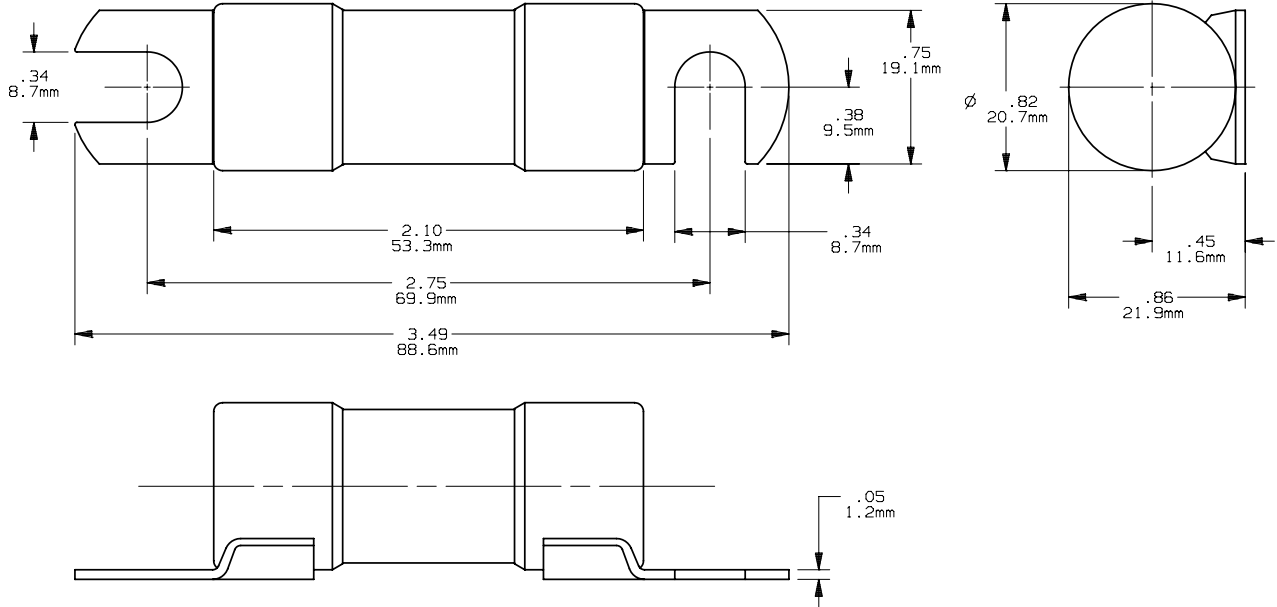

REV	DATE	ECO	DESCRIPTION	BY	CK	APP
A	3-14-08	NA	UPDATED OUTLINE FORMAT AND DIMENSIONS	LDB	NA	NA

MERSEN USA NEWBURYPORT-MA, LLC
374 MERRIMAC STREET
NEWBURYPORT, MA 01950

ACL(70-120)

OUTLINE DIMENSIONS
NOT TO BE USED FOR PRODUCTION

PRODUCT MANAGER

DESIGN ENGINEER

FORK TRUCK FUSE

700047

SIGN:
DATE:

SIGN:
DATE:

70-120A 125V