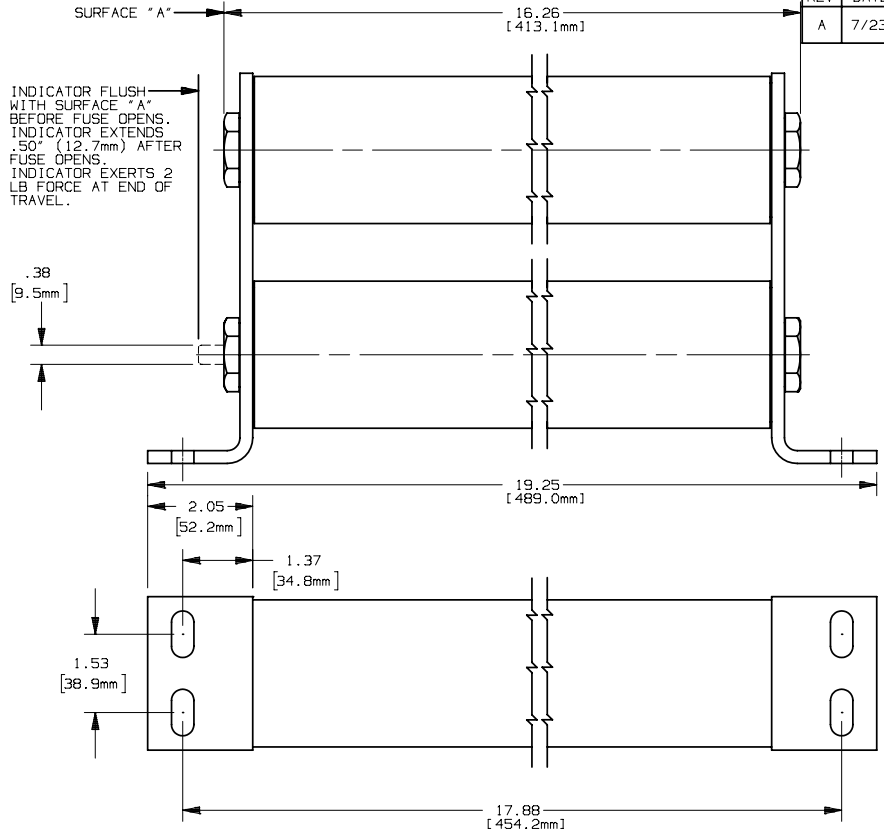

REV	DATE	ECO	DESCRIPTION	BY	CK	APP
A	7/23/04	NA	REDRAWN AND UPDATED TO CURRENT STANDARDS	ELO	NA	NA

 MERSEN USA NEWBURYPORT-MA, LLC 374 MERRIMAC STREET NEWBURYPORT, MA 01950		A072B2DAR0-(18-24)R  MEDIUM VOLTAGE  18-24R      7.2kV		OUTLINE DIMENSIONS NOT TO BE USED FOR PRODUCTION	
				24397	
PRODUCT MANAGER  SIGN: DATE:	DESIGN ENGINEER  SIGN: DATE:				