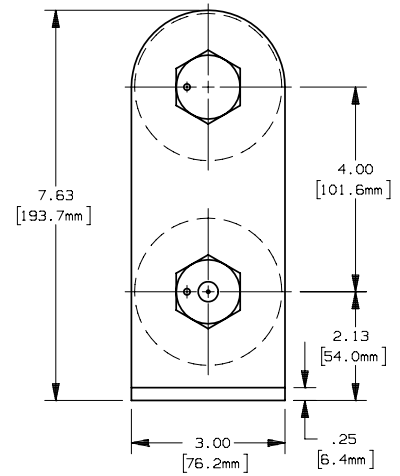

REV	DATE	ECO	DESCRIPTION	BY	CK	APP
A	7/23/04	NA	REDRAWN AND UPDATED TO CURRENT STANDARDS	ELO	NA	NA

 MERSEN USA NEWBURYPORT-MA, LLC 374 MERRIMAC STREET NEWBURYPORT, MA 01950		A072B2DAR0-(18-24)R  MEDIUM VOLTAGE  18-24R      7.2kV		OUTLINE DIMENSIONS NOT TO BE USED FOR PRODUCTION	
				24397	
PRODUCT MANAGER  SIGN: DATE:	DESIGN ENGINEER  SIGN: DATE:				