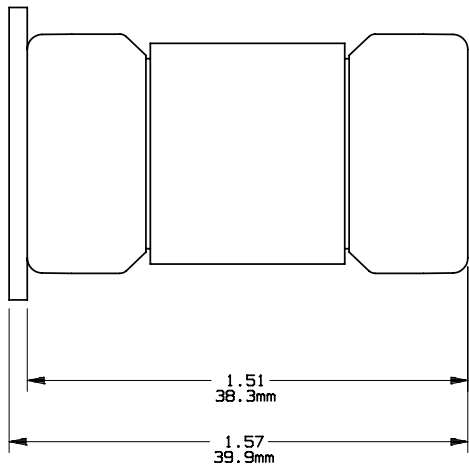

REV	DATE	ECO	DESCRIPTION	BY	CK	APP
B	2-25-08	NA	UPDATED OUTLINE FORMAT AND REVISED DIMENSIONS	LDB	NA	(SEE ECO)

MERSEN USA NEWBURYPORT-MA, LLC
 374 MERRIMAC STREET
 NEWBURYPORT, MA 01950

A6T(35-60)

OUTLINE DIMENSIONS
 NOT TO BE USED FOR PRODUCTION

CLASS T

24259

PRODUCT MANAGER
 SIGN:
 DATE:

DESIGN ENGINEER
 SIGN:
 DATE:

35-60A 600V