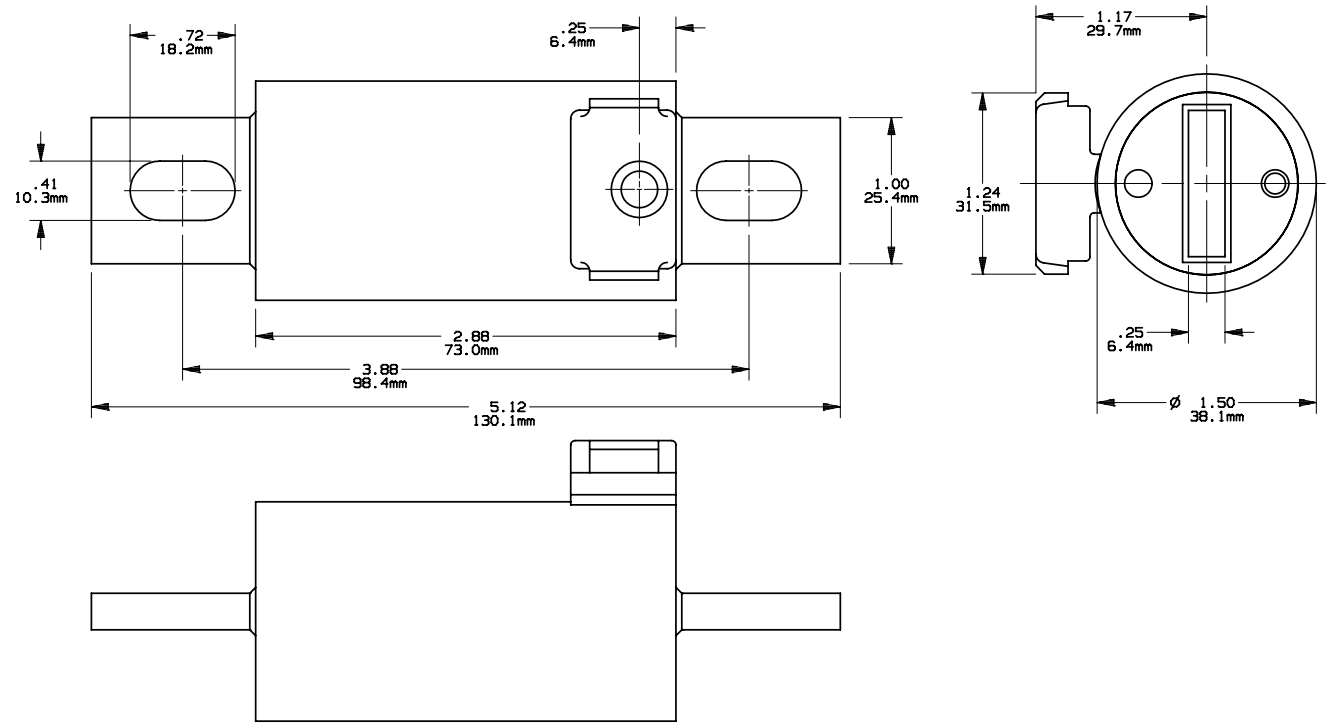

REV	DATE	ECO	DESCRIPTION	BY	CK	APP
A	3-9-07	NA	REDRAWN-WAS ON 18043 REV - HAND DRAWING	LDB	NA	NA

	MERSEN USA NEWBURYPORT-MA, LLC 374 MERRIMAC STREET NEWBURYPORT, MA 01950
	PRODUCT MANAGER
SIGN: DATE:	DESIGN ENGINEER SIGN: DATE:

A60X(225-400)-4TA

FORM 101

225-400A 600V

OUTLINE DIMENSIONS
NOT TO BE USED FOR PRODUCTION

18043