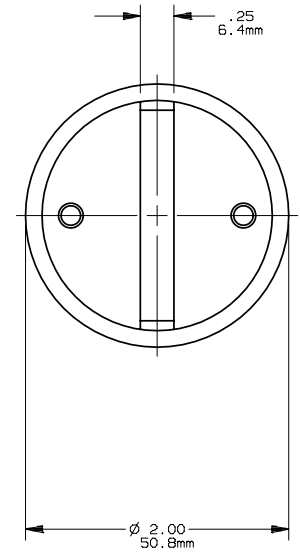

REV	DATE	ECO	DESCRIPTION	BY	CK	APP
A	3-20-06	NA	REDRAWN-WAS ON 16960 REV -	LDB	NA	NA

 MERSEN USA NEWBURYPORT-MA, LLC 374 MERRIMAC STREET NEWBURYPORT, MA 01950		A60X(450-600)-4K  FORM 101  450-600A      600V		OUTLINE DIMENSIONS NOT TO BE USED FOR PRODUCTION	
				16960	
PRODUCT MANAGER  SIGN: DATE:	DESIGN ENGINEER  SIGN: DATE:				