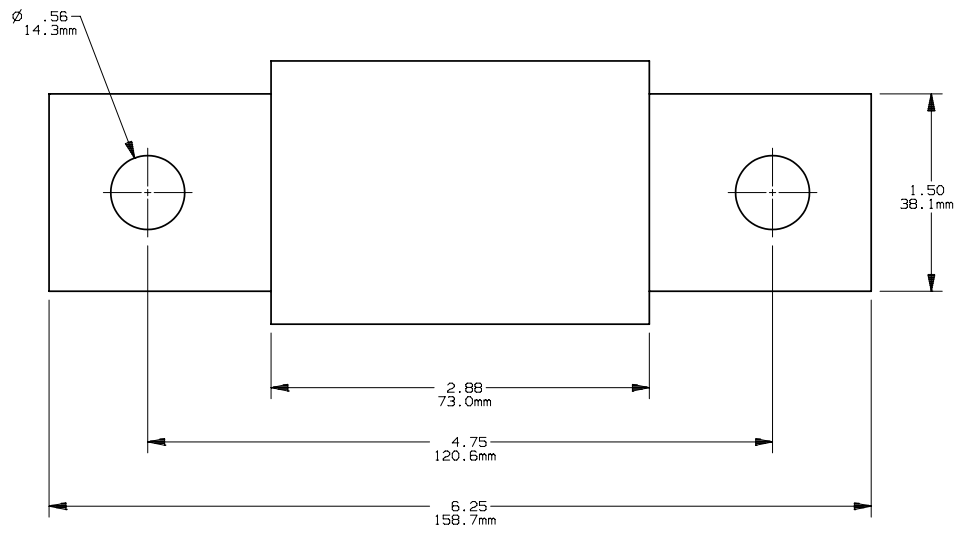

REV	DATE	ECO	DESCRIPTION	BY	CK	APP
A	3-20-06	NA	REDRAWN-WAS ON 16960 REV -	LDB	NA	NA

 MERSEN USA NEWBURYPORT-MA, LLC 374 MERRIMAC STREET NEWBURYPORT, MA 01950		A60X(450-600)-4K  FORM 101  450-600A      600V		OUTLINE DIMENSIONS NOT TO BE USED FOR PRODUCTION	
				16960	
PRODUCT MANAGER  SIGN: DATE:	DESIGN ENGINEER  SIGN: DATE:				