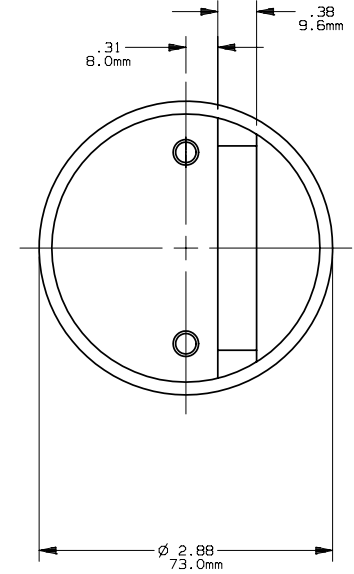

REV	DATE	ECO	DESCRIPTION	BY	CK	APP
C	10-4-11	NA	REMOVED A100P800-4TI	LDB	NA	NA

MERSEN USA NEWBURYPORT-MA, LLC
 374 MERRIMAC STREET
 NEWBURYPORT, MA 01950

A100P(650-800)-4

OUTLINE DIMENSIONS
 NOT TO BE USED FOR PRODUCTION

FORM 101

650-800A 1000V

16212

PRODUCT MANAGER

DESIGN ENGINEER

SIGN:

SIGN:

DATE: