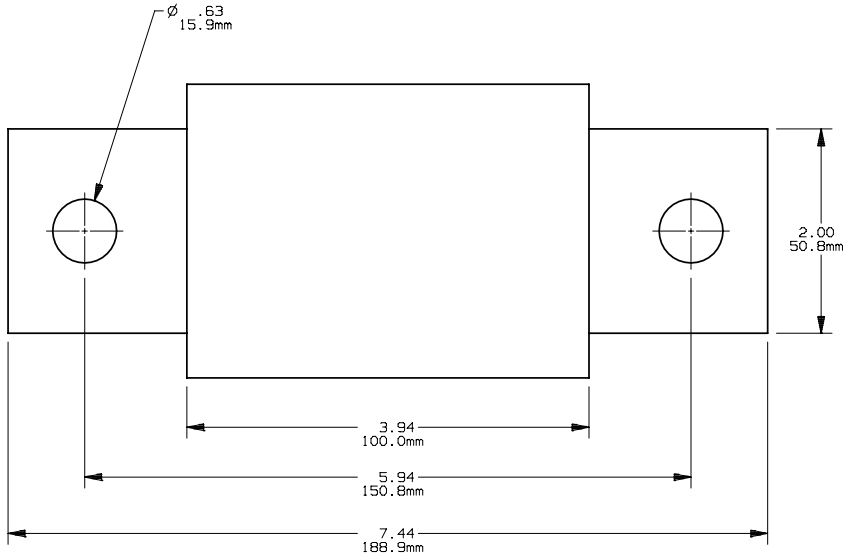

REV	DATE	ECO	DESCRIPTION	BY	CK	APP
C	10-4-11	NA	REMOVED A100P800-4TI	LDB	NA	NA

MERSEN USA NEWBURYPORT-MA, LLC
374 MERRIMAC STREET
NEWBURYPORT, MA 01950

A100P(650-800)-4

OUTLINE DIMENSIONS
NOT TO BE USED FOR PRODUCTION

FORM 101

650-800A 1000V

16212

PRODUCT MANAGER

DESIGN ENGINEER

SIGN:

SIGN:

DATE:

DATE: