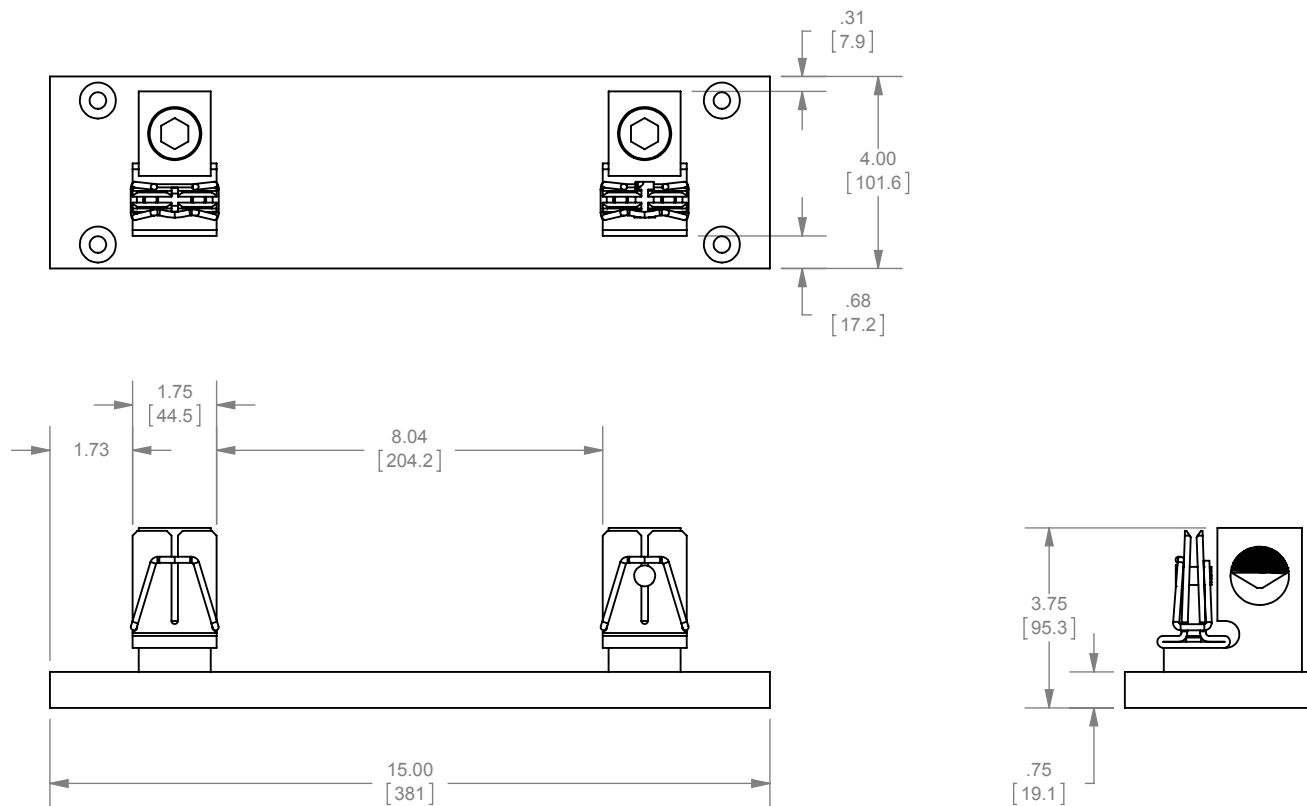

REV.	DATE	ECO	DESCRIPTION	BY	CK	APP
-	11/22/2013	N/A	REDRAWN IN SOLIDWORKS	GDR	N/A	N/A

DIMENSIONS IN [ ] ARE MILLIMETERS

MERSEN USA NEWBURYPORT-MA, LLC
374 MERRIMAC STREET
NEWBURYPORT, MA 01950

64001R, 64051R

FUSE BLOCK, 1P

400A 600V

OUTLINE DIMENSIONS
NOT TO BE USED FOR PRODUCTION

05D0146

PRODUCT MANAGER

SIGN:

DATE:

DESIGN ENGINEER

SIGN:

DATE: (SEE ECO)