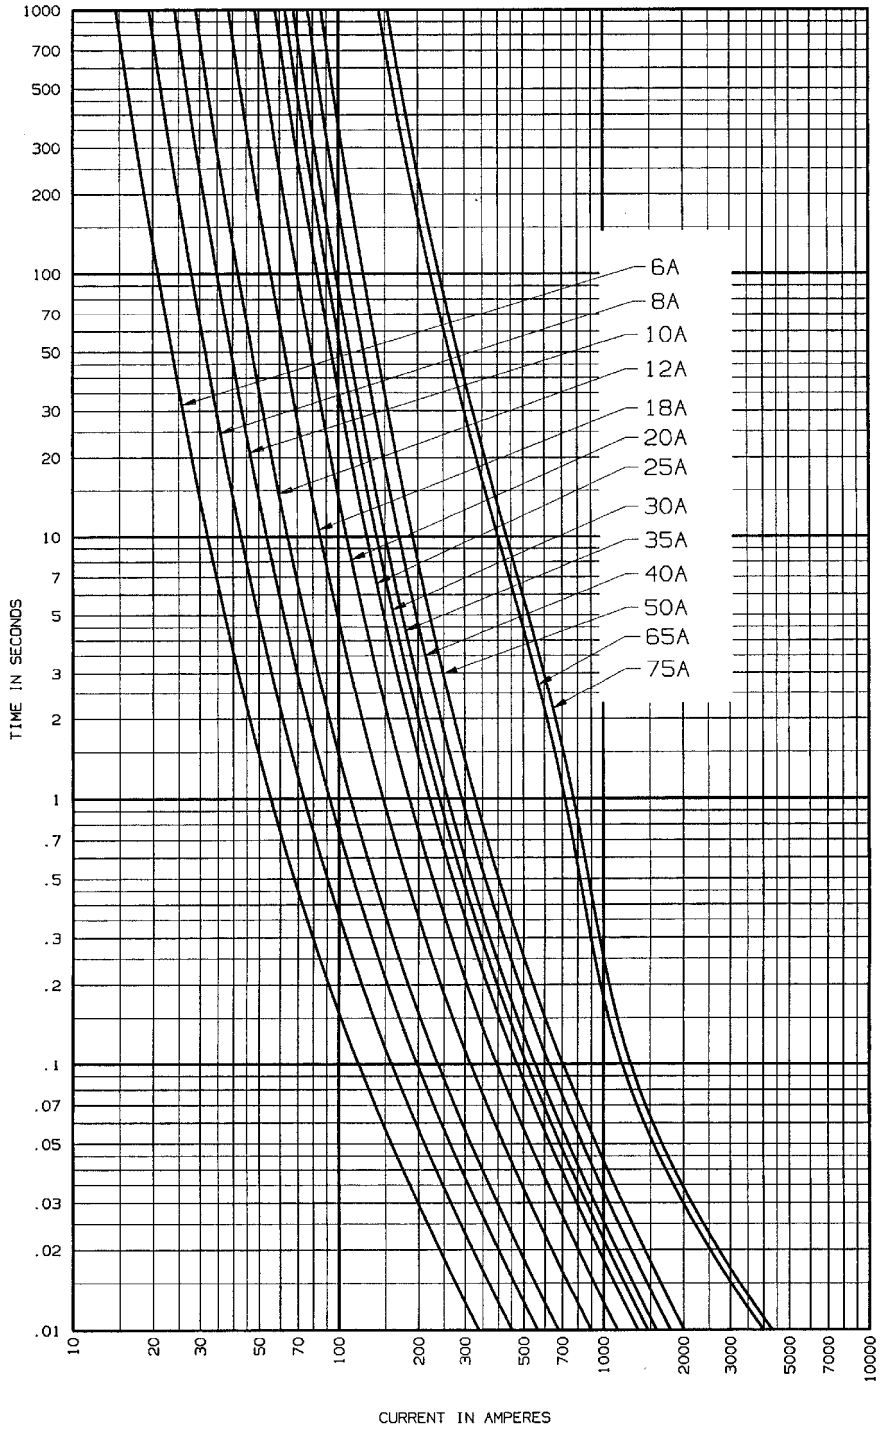

MEDIUM VOLTAGE CAPACITOR FUSE

CAT. No. A550C(AMP RATING)-70,-15,-75
6 - 75 AMPS 5.5kVAC

TOTAL CLEARING TIME CURRENT CURVE

FERRAZ SHAWMUT
NEWBURYPORT, MA 01950

720479

CONTROL NO.: 835
FOLDER NO.: 47
REV.: D
09/15/05