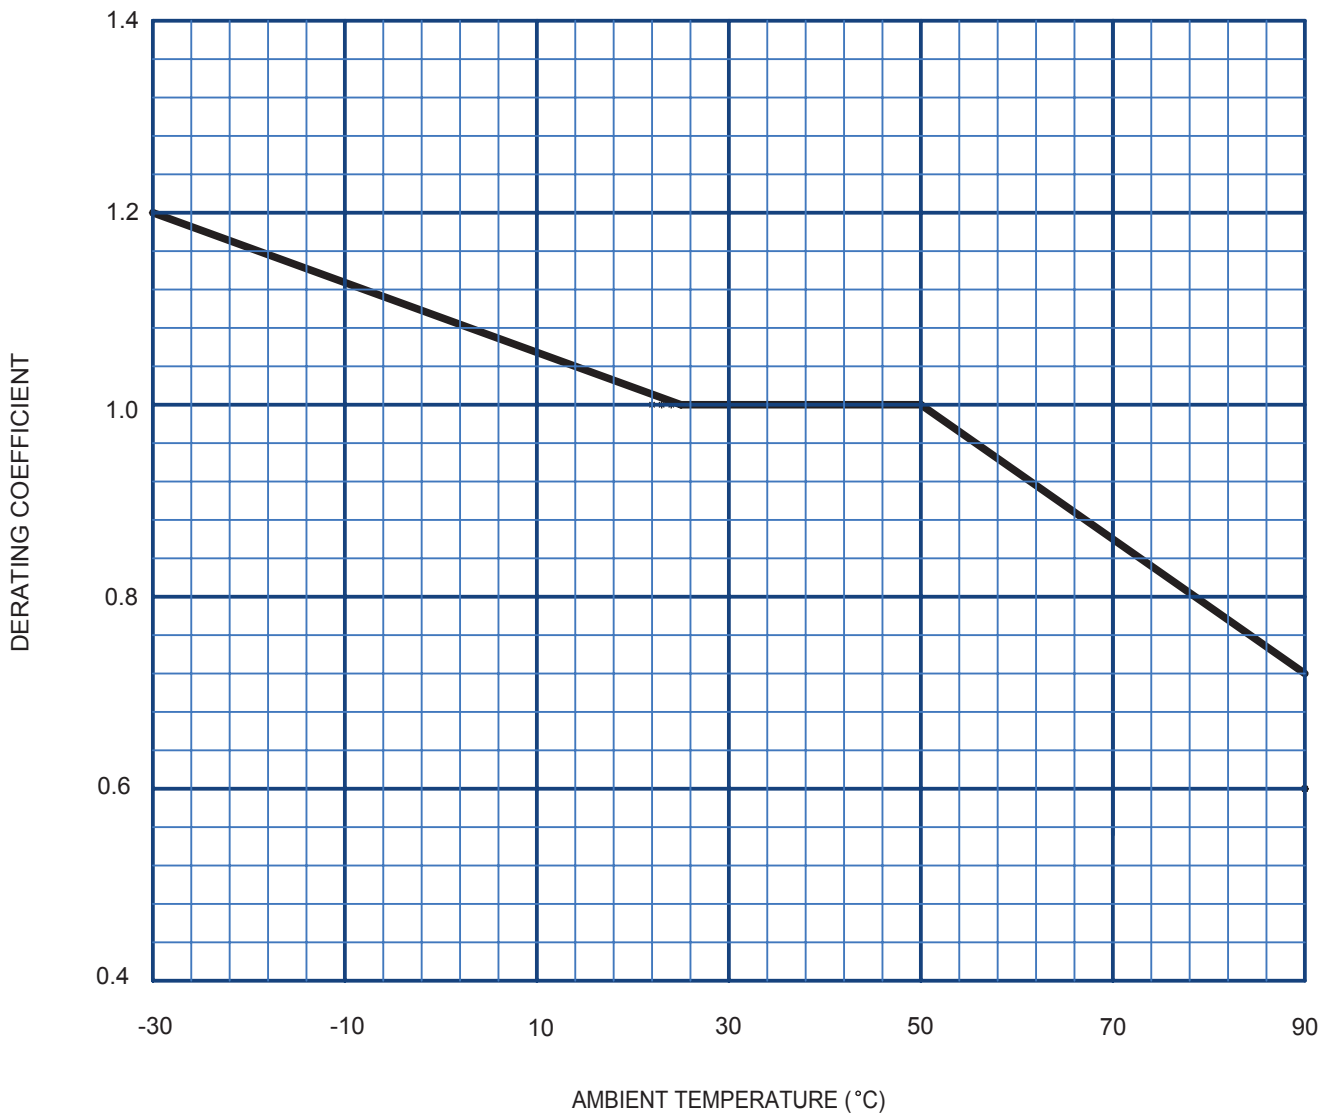

PHOTOVOLTAIC FUSE  
CAT. NO. HP10J(70-500), EI, XL  
70 - 500 AMPS 1000VDC

**AMPERE RATING VS. AMBIENT TEMPERATURE**

MERSEN USA NEWBURYPORT-MA, LLC  
374 MERRIMAC STREET  
NEWBURYPORT, MA 01950

720895

CONTROL NO.: 1800  
REV.: D  
FOLDER NO.: 57  
DATE: 6-6-16